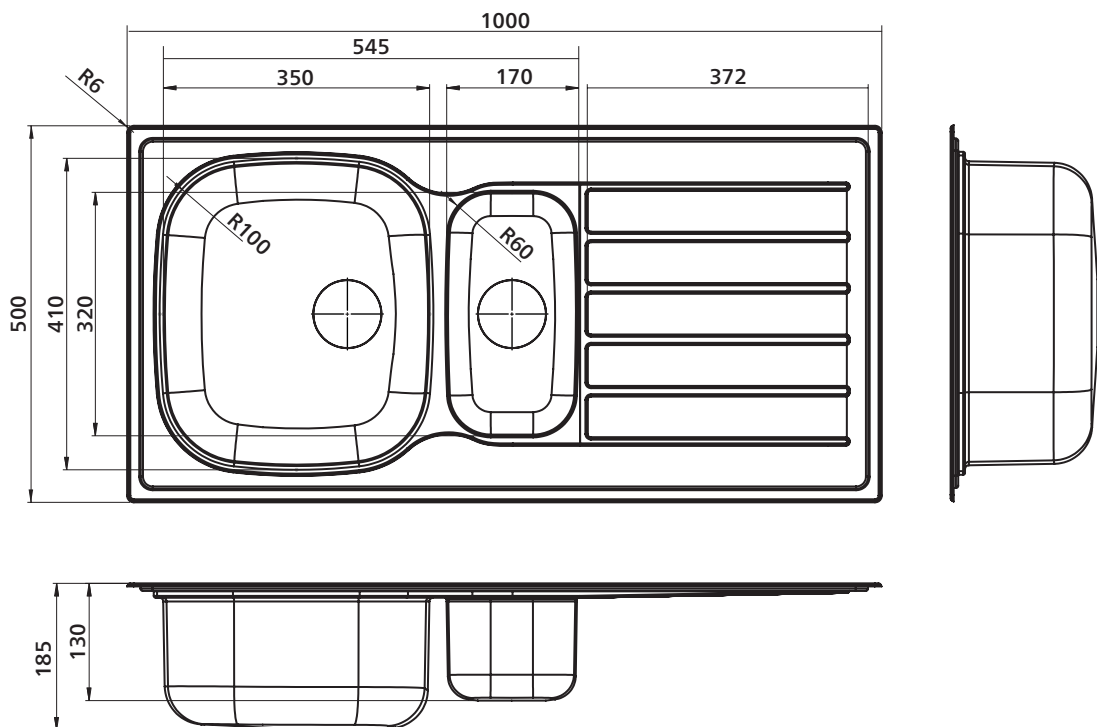

Acero 1000

Collection: Foundation

Stainless steel sink, 1.5 bowls with drainer, abovement

- Silk finish
- Designed for abovement installation
- Premium 304 grade stainless steel, 0.8 mm thick
- Easy to clean
- Sound deadening
- Stainless steel designer basket waste

Order codes

- 192383 Acero 1000, 1 taphole, right drainer
- 192384 Acero 1000, 1 taphole, left drainer
- 192385 Acero 1000, no taphole

Product details

- SUMMARY 1.5 bowls stainless steel sink with drainer, abovement
- MATERIAL 304 grade stainless steel, 0.8 mm thick
- WASTE Waste offset, includes basket waste
- OVERFLOW Optional overflow kit available
- BOWL SIZE Large bowl: 350 x 410 mm, 185 mm deep
Small bowl: 170 x 320 mm, 130 mm deep

SEIMA

kitchen + laundry + bathroom ware

seima.com.au

Please note

- All measurements are in millimetres.
- Dimensions are nominal and subject to normal manufacturing variations.
- Always use the actual product to verify cutout.
- Use silicone sealant. Do not use epoxy type adhesives.
- Specifications may vary without notice as part of our continuous improvement practices.