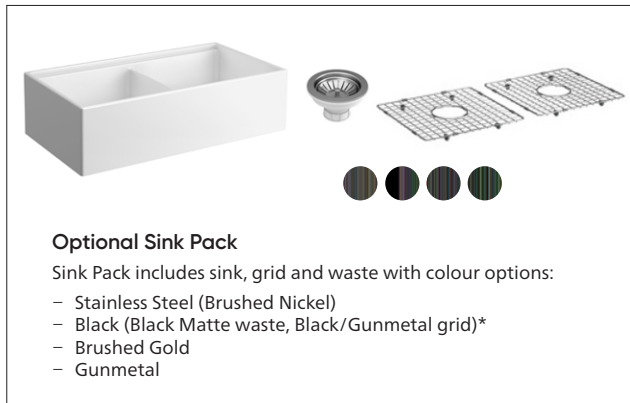

Odessa fireclay ceramic sinks are available in Dual Mount, Apron Front and Workstation styles, with single and double bowl options in various sizes.

- Fireclay ceramic, white gloss surface
- Hygienic smooth surface with durable, anti-bacterial glaze
- Resistant to high temperatures, scratch resistant
- Accessories available, with colour options

Sink details

SUMMARY	Double bowl workstation sink, apron front
MATERIAL	Fireclay ceramic
COLOUR	White, gloss finish
OVERFLOW	No overflow
WASTE	90 mm stainless steel basket wastes

Order codes

SINK ONLY

192427 Odessa 922 sink

OPTIONAL SINK PACK

Pack includes sink + grid and waste with colour options.

192507 Odessa 922 sink + sink pack, Stainless Steel (Brushed Nickel)
 192537 Odessa 922 sink + sink pack, Black (Blk Matte waste, Blk/Gunmetal grid)*
 192527 Odessa 922 sink + sink pack, Brushed Gold
 192517 Odessa 922 sink + sink pack, Gunmetal

Optional Sink Pack

Sink Pack includes sink, grid and waste with colour options:

- Stainless Steel (Brushed Nickel)
- Black (Black Matte waste, Black/Gunmetal grid)*
- Brushed Gold
- Gunmetal

Optional Accessories