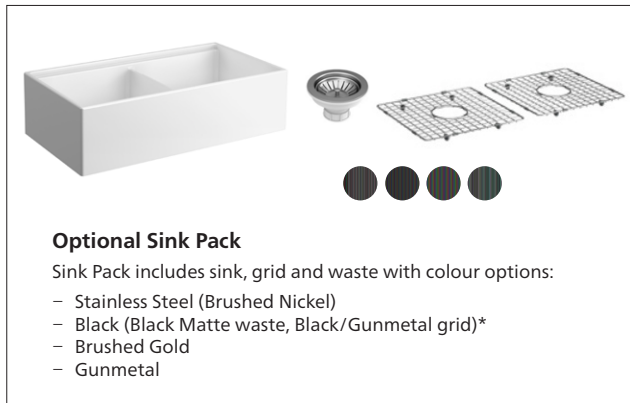

OPTIONAL ACCESSORIES AVAILABLE INDIVIDUALLY

Accessories are available individually as optional extras.

192430 Colander, Stainless Steel (Brushed Nickel)
192431 Colander, Black Matte
192432 Colander, Brushed Gold
192433 Colander, Gunmetal

192451 Cutting Board for Odessa Workstation sinks, Bamboo

192447 Grid for Odessa 922, Stainless Steel (Brushed Nickel)
192477 Grid for Odessa 922, Black/Gunmetal*
192497 Grid for Odessa 922, Brushed Gold
192477 Grid for Odessa 922, Gunmetal

192405 Sink waste, Stainless Steel (Brushed Nickel)
192166 Sink waste, Black Matte
192407 Sink waste, Brushed Gold
192406 Sink waste, Gunmetal

Optional Sink Pack

Sink Pack includes sink, grid and waste with colour options:

- Stainless Steel (Brushed Nickel)
- Black (Black Matte waste, Black/Gunmetal grid)*
- Brushed Gold
- Gunmetal