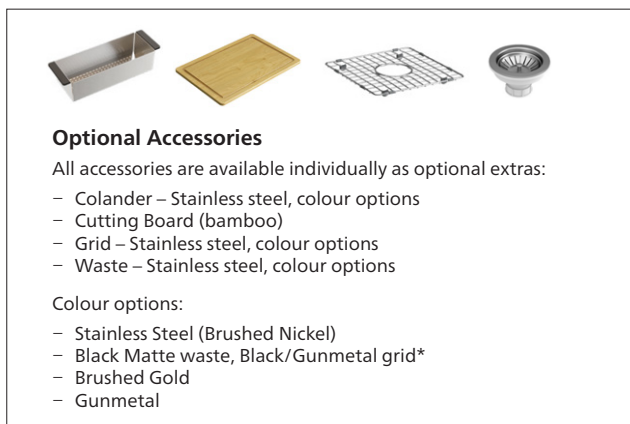

OPTIONAL SINK PACK

Pack includes sink + grid and waste with colour options.

192507 Odessa 922 sink + sink pack, Stainless Steel (Brushed Nickel)
 192537 Odessa 922 sink + sink pack, Black (Blk Matte waste, Blk/Gunmetal grid)*
 192527 Odessa 922 sink + sink pack, Brushed Gold
 192517 Odessa 922 sink + sink pack, Gunmetal

 192451 Cutting Board for Odessa Workstation sinks, Bamboo

 192447 Grid for Odessa 922, Stainless Steel (Brushed Nickel)
 192477 Grid for Odessa 922, Black/Gunmetal*
 192497 Grid for Odessa 922, Brushed Gold
 192477 Grid for Odessa 922, Gunmetal

 192405 Sink waste, Stainless Steel (Brushed Nickel)
 192166 Sink waste, Black Matte
 192407 Sink waste, Brushed Gold
 192406 Sink waste, Gunmetal

Optional Sink Pack

Sink Pack includes sink, grid and waste with colour options:

- Stainless Steel (Brushed Nickel)
- Black (Black Matte waste, Black/Gunmetal grid)*
- Brushed Gold
- Gunmetal

Optional Accessories

All accessories are available individually as optional extras:

- Colander – Stainless steel, colour options
- Cutting Board (bamboo)
- Grid – Stainless steel, colour options
- Waste – Stainless steel, colour options