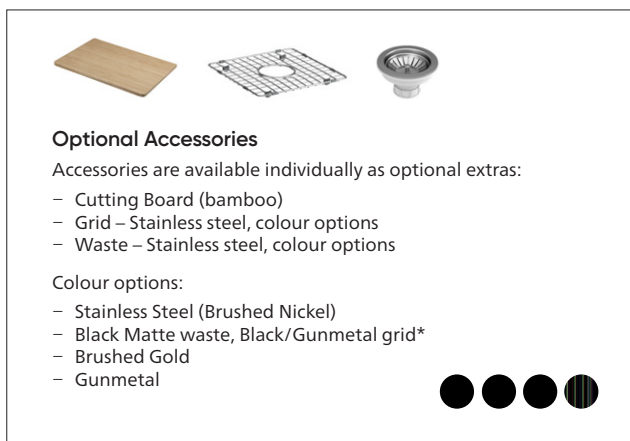

OPTIONAL SINK PACK

Pack includes sink + grid and waste with colour options.

192507 Odessa 922 sink + sink pack, Stainless Steel (Brushed Nickel)
 192537 Odessa 922 sink + sink pack, Black (Blk Matte waste, Blk/Gunmetal grid)*
 192527 Odessa 922 sink + sink pack, Brushed Gold
 192517 Odessa 922 sink + sink pack, Gunmetal

OPTIONAL ACCESSORIES AVAILABLE INDIVIDUALLY

Accessories are available individually as optional extras.

192451 Cutting Board for Odessa Workstation sinks, Bamboo
 192447 Grid for Odessa 922, Stainless Steel (Brushed Nickel)
 192477 Grid for Odessa 922, Black/Gunmetal*
 192497 Grid for Odessa 922, Brushed Gold
 192477 Grid for Odessa 922, Gunmetal
 192405 Sink waste, Stainless Steel (Brushed Nickel)
 192166 Sink waste, Black Matte
 192407 Sink waste, Brushed Gold
 192406 Sink waste, Gunmetal

Optional Sink Pack

Sink Pack includes sink, grid and waste with colour options:

- Stainless Steel (Brushed Nickel)
- Black (Black Matte waste, Black/Gunmetal grid)*
- Brushed Gold
- Gunmetal

Optional Accessories

Accessories are available individually as optional extras:

- Cutting Board (bamboo)
- Grid – Stainless steel, colour options
- Waste – Stainless steel, colour options

Colour options:

- Stainless Steel (Brushed Nickel)
- Black Matte waste, Black/Gunmetal grid*
- Brushed Gold
- Gunmetal