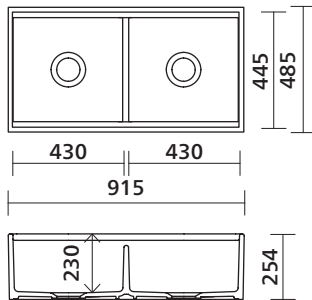

Odessa 922 Workstation

special glaze technology that is non-crazing

resistant to high temperatures

blocks and reduces bacterial growth by 99%

durable, scratch resistant surface

hygienic easy to clean

Collection: Fusion