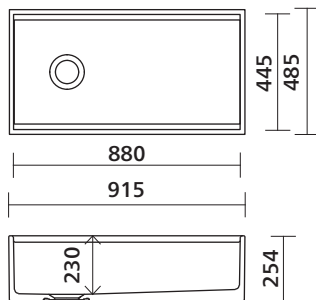

Odessa 920 Workstation

Collection: Fusion