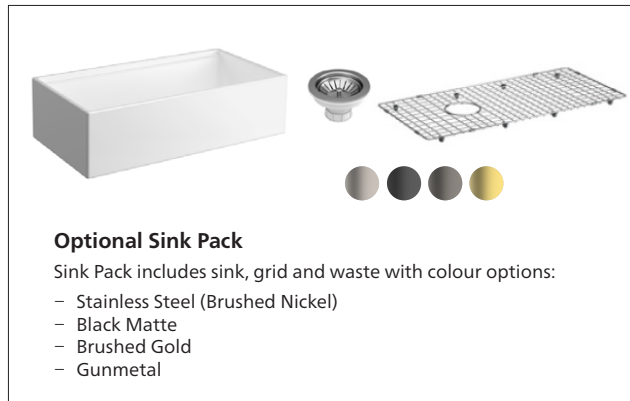

Odessa fireclay ceramic sinks are available in Dual Mount, Apron Front and Workstation styles, with single and double bowl options in various sizes.

- Fireclay ceramic, white gloss surface
- Hygienic smooth surface with durable, anti-bacterial glaze
- Resistant to high temperatures, scratch resistant
- Accessories available, with colour options

#### OPTIONAL SINK PACK

Pack includes sink + grid and waste with colour options.

192506 Odessa 920 sink + sink pack, Stainless Steel (Brushed Nickel)  
 192536 Odessa 920 sink + sink pack, Black Matte  
 192526 Odessa 920 sink + sink pack, Brushed Gold  
 192516 Odessa 920 sink + sink pack, Gunmetal

#### OPTIONAL ACCESSORIES AVAILABLE INDIVIDUALLY

Accessories are available individually as optional extras.

192430 Colander, Stainless Steel (Brushed Nickel)  
 192431 Colander, Black Matte  
 192432 Colander, Brushed Gold  
 192433 Colander, Gunmetal

### Optional Sink Pack

Sink Pack includes sink, grid and waste with colour options:

- Stainless Steel (Brushed Nickel)
- Black Matte
- Brushed Gold
- Gunmetal