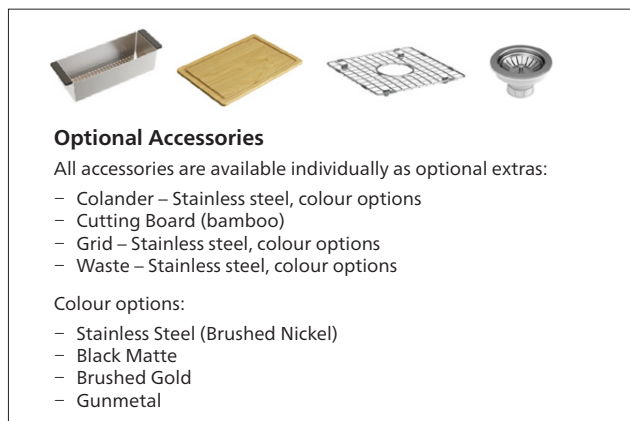

#### OPTIONAL SINK PACK

Pack includes sink + grid and waste with colour options.

192506 Odessa 920 sink + sink pack, Stainless Steel (Brushed Nickel)  
 192536 Odessa 920 sink + sink pack, Black Matte  
 192526 Odessa 920 sink + sink pack, Brushed Gold  
 192516 Odessa 920 sink + sink pack, Gunmetal

192451 Cutting Board for Odessa Workstation sinks, Bamboo

192445 Grid for Odessa 920, Stainless Steel (Brushed Nickel)  
 192485 Grid for Odessa 920, Black Matte  
 192495 Grid for Odessa 920, Brushed Gold  
 192475 Grid for Odessa 920, Gunmetal

### Optional Sink Pack

Sink Pack includes sink, grid and waste with colour options:

- Stainless Steel (Brushed Nickel)
- Black Matte
- Brushed Gold
- Gunmetal