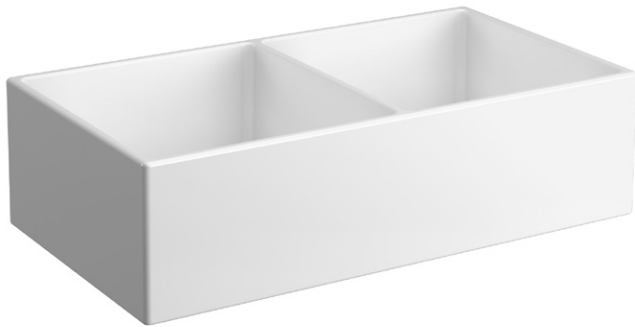

Odessa 915 Apron Front

Collection: Fusion

MADE IN EUROPE

Odessa sinks – Fireclay ceramic Durable, anti-bacterial glaze technology

Odessa 915 is an Apron Front sink (butler sink) designed to be installed with the front of the sink exposed.

Odessa fireclay ceramic sinks are available in Dual Mount, Apron Front and Workstation styles, with single and double bowl options in various sizes.

- Fireclay ceramic, white gloss surface
- Hygienic smooth surface with durable, anti-bacterial glaze
- Resistant to high temperatures, scratch resistant
- Accessories available, with colour options

Sink details

SUMMARY	Double bowl sink, apron front
MATERIAL	Fireclay ceramic
COLOUR	White, gloss finish
OVERFLOW	No overflow
WASTE	90 mm stainless steel basket waste supplied as standard

Order codes

SINK ONLY

192425 Odessa 761 sink

OPTIONAL SINK PACK

Pack includes sink + grid and waste with colour options.

192505 Odessa 915 sink + sink pack, Stainless Steel (Brushed Nickel)
 192535 Odessa 915 sink + sink pack, Black Matte
 192525 Odessa 915 sink + sink pack, Brushed Gold
 192515 Odessa 915 sink + sink pack, Gunmetal