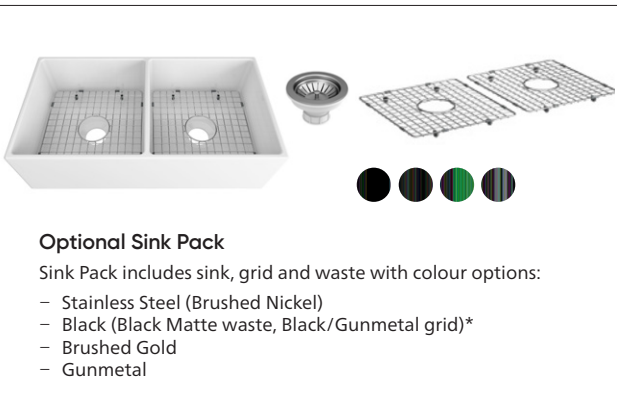

Odessa fireclay ceramic sinks are available in Dual Mount, Apron Front and Workstation styles, with single and double bowl options in various sizes.

- Fireclay ceramic, white gloss surface
- Hygienic smooth surface with durable, anti-bacterial glaze
- Resistant to high temperatures, scratch resistant
- Accessories available, with colour options

Sink details

SUMMARY	Double bowl sink, apron front
MATERIAL	Fireclay ceramic
COLOUR	White, gloss finish
OVERFLOW	No overflow
WASTE	90 mm stainless steel basket waste supplied as standard

Order codes

SINK ONLY

192425 Odessa 761 sink

OPTIONAL SINK PACK

Pack includes sink + grid and waste with colour options.

192505 Odessa 915 sink + sink pack, Stainless Steel (Brushed Nickel)
 192535 Odessa 915 sink + sink pack, Black Matte
 192525 Odessa 915 sink + sink pack, Brushed Gold
 192515 Odessa 915 sink + sink pack, Gunmetal

192405 Sink waste, Stainless Steel (Brushed Nickel)
 192166 Sink waste, Black Matte
 192407 Sink waste, Brushed Gold
 192406 Sink waste, Gunmetal

Optional Sink Pack

Sink Pack includes sink, grid and waste with colour options: