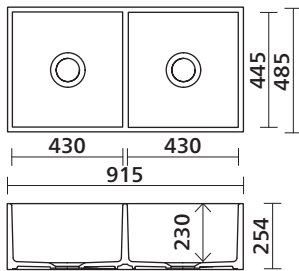

Odessa 915 Apron Front

Collection: Fusion

MADE IN EUROPE