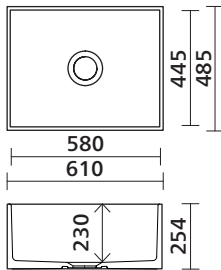

Odessa 610 Apron Front

Collection: Fusion