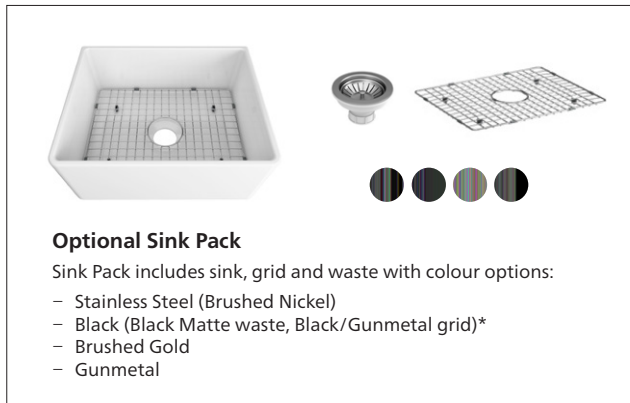

Odessa fireclay ceramic sinks are available in Dual Mount, Apron Front and Workstation styles, with single and double bowl options in various sizes.

- Fireclay ceramic, white gloss surface
- Hygienic smooth surface with durable, anti-bacterial glaze
- Resistant to high temperatures, scratch resistant
- Accessories available, with colour options

Sink details

SUMMARY	Single bowl sink, apron front
MATERIAL	Fireclay ceramic
COLOUR	White, gloss finish
OVERFLOW	No overflow
WASTE	90 mm stainless steel basket waste supplied as standard

Order codes

SINK ONLY

192423 Odessa 610 sink

OPTIONAL SINK PACK

Pack includes sink + grid and waste with colour options.

- 192503 Odessa 610 sink + sink pack, Stainless Steel (Brushed Nickel)
- 192533 Odessa 610 sink + sink pack, Black (Black Matte Waste, Black/Gunmetal grid)*
- 192523 Odessa 610 sink + sink pack, Brushed Gold
- 192513 Odessa 610 sink + sink pack, Gunmetal

Optional Sink Pack

Sink Pack includes sink, grid and waste with colour options:

- Stainless Steel (Brushed Nickel)
- Black (Black Matte waste, Black/Gunmetal grid)*
- Brushed Gold
- Gunmetal

Optional Accessories