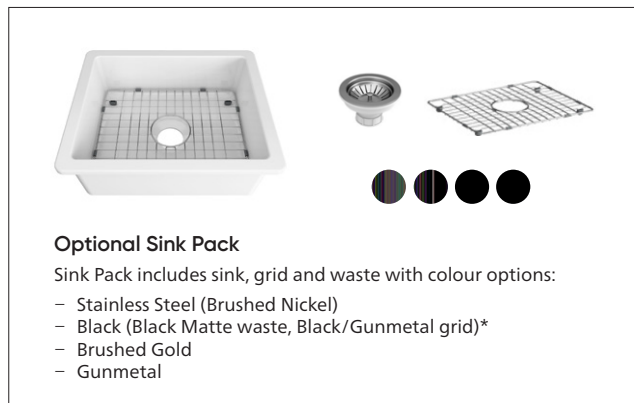

Odessa fireclay ceramic sinks are available in Dual Mount, Apron Front and Workstation styles, with single and double bowl options in various sizes.

- Fireclay ceramic, white gloss surface
- Hygienic smooth surface with durable, anti-bacterial glaze
- Resistant to high temperatures, scratch resistant
- Accessories available, with colour options

Sink details

SUMMARY	Single bowl sink, undermount or abovemount
MATERIAL	Fireclay ceramic
COLOUR	White, gloss finish
OVERFLOW	No overflow
WASTE	90 mm stainless steel basket waste supplied as standard

Order codes

SINK ONLY

192421 Odessa 560 sink

OPTIONAL SINK PACK

Pack includes sink + grid and waste with colour options.

192501 Odessa 560 sink + sink pack, Stainless Steel (Brushed Nickel)
 192531 Odessa 560 sink + sink pack, Black (Blk Matte waste, Blk/Gunmetal grid)*
 192521 Odessa 560 sink + sink pack, Brushed Gold
 192511 Odessa 560 sink + sink pack, Gunmetal

Optional Sink Pack

Sink Pack includes sink, grid and waste with colour options:

- Stainless Steel (Brushed Nickel)
- Black (Black Matte waste, Black/Gunmetal grid)*
- Brushed Gold
- Gunmetal

Optional Accessories