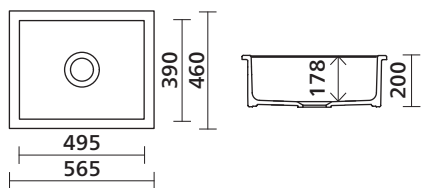

Odessa 560 Dual Mount

Collection: Fusion

MADE IN EUROPE

Odessa sinks – Fireclay ceramic Durable, anti-bacterial glaze technology

Odessa 560 is a Dual Mount sink that can be installed above the counter (abovemount) or under the counter (undermount).