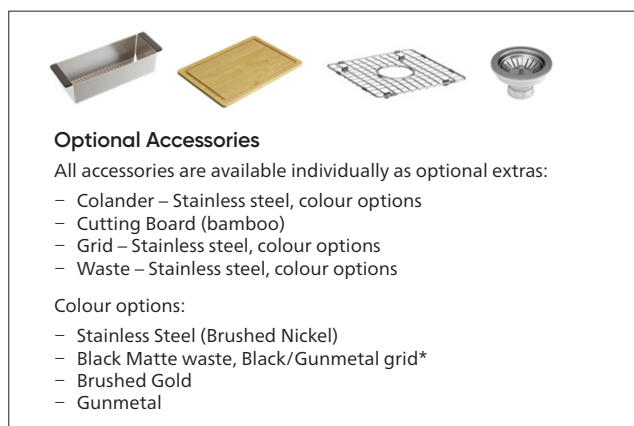

Sink details

SUMMARY	Single bowl sink, undermount or abovemount
MATERIAL	Fireclay ceramic
COLOUR	White, gloss finish
OVERFLOW	No overflow
WASTE	90 mm stainless steel basket waste supplied as standard

Order codes

SINK ONLY

192421 Odessa 560 sink

OPTIONAL SINK PACK

Pack includes sink + grid and waste with colour options.

192501 Odessa 560 sink + sink pack, Stainless Steel (Brushed Nickel)
 192531 Odessa 560 sink + sink pack, Black (Blk Matte waste, Blk/Gunmetal grid)*
 192521 Odessa 560 sink + sink pack, Brushed Gold
 192511 Odessa 560 sink + sink pack, Gunmetal

OPTIONAL ACCESSORIES AVAILABLE INDIVIDUALLY

Accessories are available individually as optional extras.

192430 Colander, Stainless Steel (Brushed Nickel)
 192431 Colander, Black Matte
 192432 Colander, Brushed Gold
 192433 Colander, Gunmetal
 192450 Cutting Board for Odessa Dual Mount sinks, Bamboo
 192441 Grid for Odessa 560, Stainless Steel (Brushed Nickel)
 192471 Grid for Odessa 560, Black/Gunmetal*
 192491 Grid for Odessa 560, Brushed Gold
 192471 Grid for Odessa 560, Gunmetal
 192405 Sink waste, Stainless Steel (Brushed Nickel)
 192166 Sink waste, Black Matte
 192407 Sink waste, Brushed Gold
 192406 Sink waste, Gunmetal

Optional Sink Pack

Sink Pack includes sink, grid and waste with colour options:

- Stainless Steel (Brushed Nickel)
- Black (Black Matte waste, Black/Gunmetal grid)*
- Brushed Gold
- Gunmetal

Optional Accessories