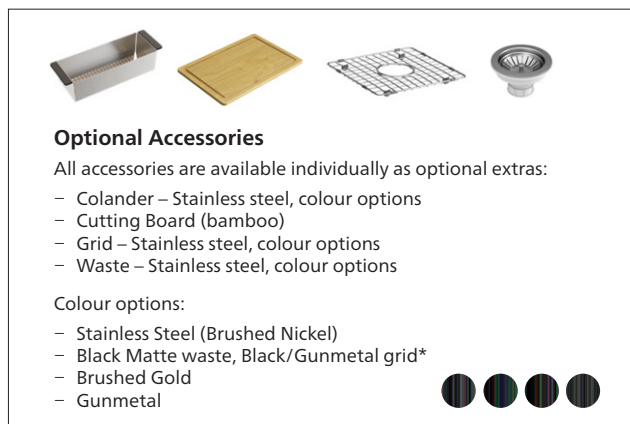

### Sink details

SUMMARY	Single bowl sink, undermount or abovemount
MATERIAL	Fireclay ceramic
COLOUR	White, gloss finish
OVERFLOW	No overflow
WASTE	90 mm stainless steel basket waste supplied as standard

#### OPTIONAL SINK PACK

Pack includes sink + grid and waste with colour options.

192500	Odessa 460 sink + sink pack, Stainless Steel (Brushed Nickel)
192530	Odessa 460 sink + sink pack, Black (Blk Matte waste, Blk/Gunmetal grid)*
192520	Odessa 460 sink + sink pack, Brushed Gold
192510	Odessa 460 sink + sink pack, Gunmetal

#### OPTIONAL ACCESSORIES AVAILABLE INDIVIDUALLY

Accessories are available individually as optional extras.

192430	Colander, Stainless Steel (Brushed Nickel)
192431	Colander, Black Matte
192432	Colander, Brushed Gold
192433	Colander, Gunmetal
192450	Cutting Board for Odessa Dual Mount sinks, Bamboo
192440	Grid for Odessa 460, Stainless Steel (Brushed Nickel)
192470	Grid for Odessa 460, Black/Gunmetal*
192490	Grid for Odessa 460, Brushed Gold
192470	Grid for Odessa 460, Gunmetal
192405	Sink waste, Stainless Steel (Brushed Nickel)
192166	Sink waste, Black Matte
192407	Sink waste, Brushed Gold
192406	Sink waste, Gunmetal

### Optional Sink Pack

Sink Pack includes sink, grid and waste with colour options:

- Stainless Steel (Brushed Nickel)
- Black (Black Matte waste, Black/Gunmetal grid)\*
- Brushed Gold
- Gunmetal