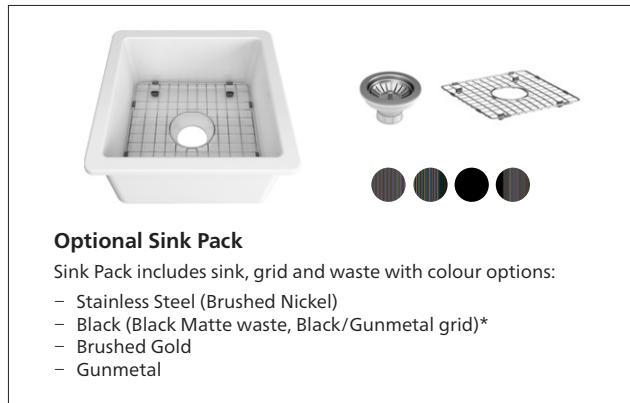

## Odessa sinks – Fireclay ceramic Durable, anti-bacterial glaze technology

Odessa 460 is a Dual Mount sink that can be installed above the counter (abovemount) or under the counter (undermount).

Odessa fireclay ceramic sinks are available in Dual Mount, Apron Front and Workstation styles, with single and double bowl options in various sizes.

### Sink details

SUMMARY	Single bowl sink, undermount or abovemount
MATERIAL	Fireclay ceramic
COLOUR	White, gloss finish
OVERFLOW	No overflow
WASTE	90 mm stainless steel basket waste supplied as standard

#### OPTIONAL SINK PACK

Pack includes sink + grid and waste with colour options.

192500	Odessa 460 sink + sink pack, Stainless Steel (Brushed Nickel)
192530	Odessa 460 sink + sink pack, Black (Blk Matte waste, Blk/Gunmetal grid)*
192520	Odessa 460 sink + sink pack, Brushed Gold
192510	Odessa 460 sink + sink pack, Gunmetal

### Optional Sink Pack

Sink Pack includes sink, grid and waste with colour options:

- Stainless Steel (Brushed Nickel)
- Black (Black Matte waste, Black/Gunmetal grid)\*
- Brushed Gold
- Gunmetal