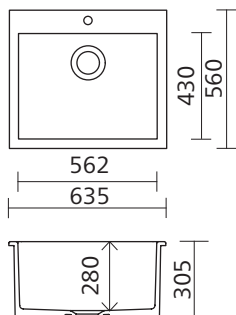

Eva 635

Collection: Elevate