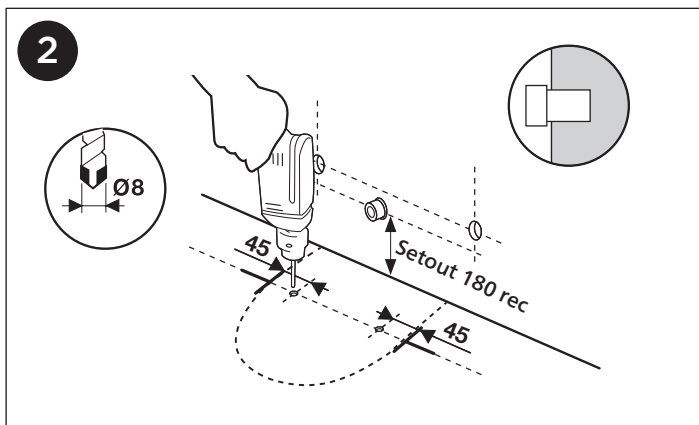

Modia Bidet

Ceramic floor mount bidet

PAN Wall faced, floor mount.
 MATERIAL White vitreous china.
 TRAP P trap (may be adapted for S trap)
 SETOUT 180 mm recommended
 FIXING Bedding in silicone sealant recommended.

Bidet installation kit includes:

- Short P Trap 40mm (1409121, Dura brand)
- Trap Connector 40mm (FLXT19UP, McAlpine brand)

SEIMA

kitchen + laundry + bathroom ware

seima.com.au

Please note

- Installation shall be in accordance with AS/NZS3500.
- All measurements are in millimetres. Height dimensions are to base of pan. Make allowance for bedding.
- Bedding in silicone sealant recommended.
- Do NOT use epoxy type adhesives.