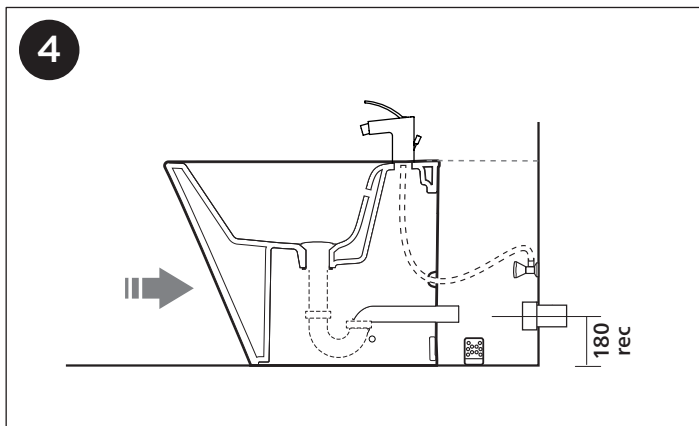

Modia Bidet

Ceramic floor mount bidet

PAN Wall faced, floor mount.
 MATERIAL White vitreous china.
 TRAP P trap (may be adapted for S trap)
 SETOUT 180 mm recommended
 FIXING Bedding in silicone sealant recommended.

Bidet installation kit includes:

- Short P Trap 40mm (1409121, Dura brand)
- Trap Connector 40mm (FLXT19UP, McAlpine brand)

SEIMA

kitchen + laundry + bathroom ware

seima.com.au

Please note

- Installation shall be in accordance with AS/NZS3500.
- All measurements are in millimetres. Height dimensions are to base of pan. Make allowance for bedding.
- Bedding in silicone sealant recommended.
- Do NOT use epoxy type adhesives.