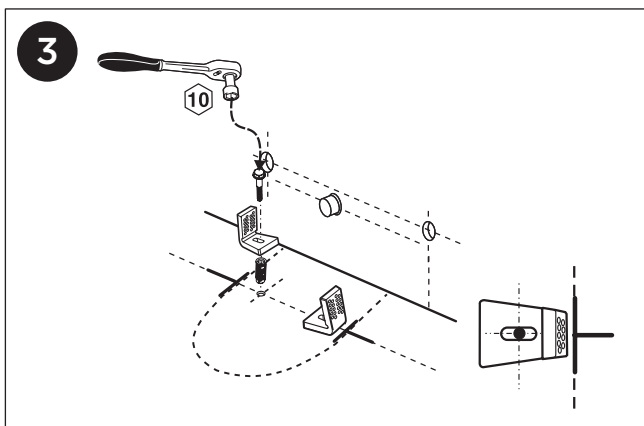

Modia Bidet

Ceramic floor mount bidet

PAN Wall faced, floor mount.
 MATERIAL White vitreous china.
 TRAP P trap (may be adapted for S trap)
 SETOUT 180 mm recommended
 FIXING Bedding in silicone sealant recommended.

Bidet installation kit includes:

- Short P Trap 40mm (1409121, Dura brand)
- Trap Connector 40mm (FLXT19UP, McAlpine brand)

SEIMA

kitchen + laundry + bathroom ware

seima.com.au

Please note

- Installation shall be in accordance with AS/NZS3500.
- All measurements are in millimetres. Height dimensions are to base of pan. Make allowance for bedding.
- Bedding in silicone sealant recommended.
- Do NOT use epoxy type adhesives.