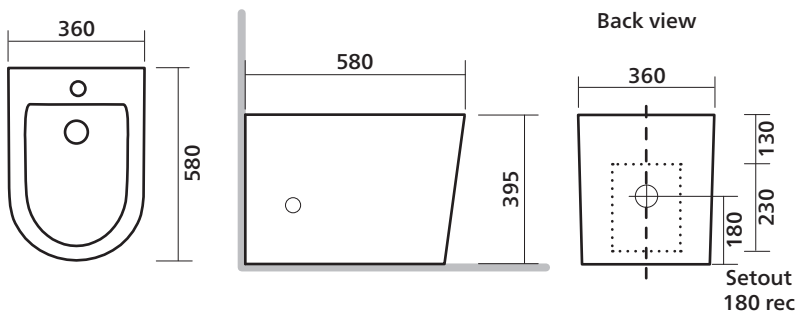

Modia Bidet

Ceramic floor mount bidet

PAN Wall faced, floor mount.
 MATERIAL White vitreous china.
 TRAP P trap (may be adapted for S trap)
 SETOUT 180 mm recommended
 FIXING Bedding in silicone sealant recommended.

Bidet installation kit includes:

- Short P Trap 40mm (1409121, Dura brand)
- Trap Connector 40mm (FLXT19UP, McAlpine brand)

SEIMA

kitchen + laundry + bathroom ware

seima.com.au

Please note

- Installation shall be in accordance with AS/NZS3500.
- All measurements are in millimetres. Height dimensions are to base of pan. Make allowance for bedding.
- Bedding in silicone sealant recommended.
- Do NOT use epoxy type adhesives.