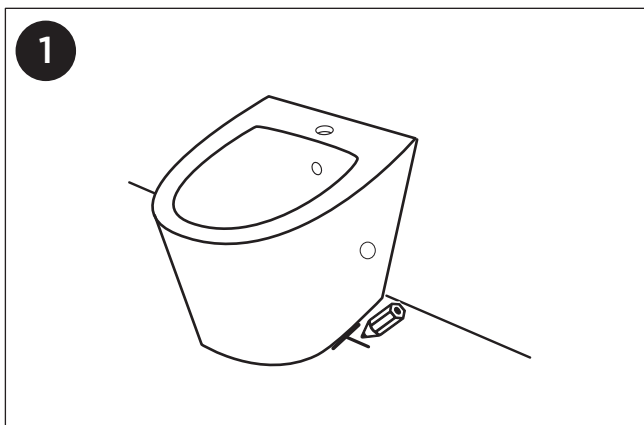

Modia Bidet

Ceramic floor mount bidet

PAN Wall faced, floor mount.
 MATERIAL White vitreous china.
 TRAP P trap (may be adapted for S trap)
 SETOUT 180 mm recommended
 FIXING Bedding in silicone sealant recommended.

Bidet installation kit includes:

- Short P Trap 40mm (1409121, Dura brand)
- Trap Connector 40mm (FLXT19UP, McAlpine brand)

SEIMA

kitchen + laundry + bathroom ware

seima.com.au

Please note

- Installation shall be in accordance with AS/NZS3500.
- All measurements are in millimetres. Height dimensions are to base of pan. Make allowance for bedding.
- Bedding in silicone sealant recommended.
- Do NOT use epoxy type adhesives.