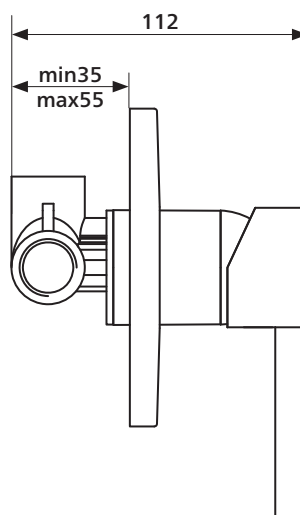

Verso wall mixer

Wall mixer – Suits baths, showers and basins

The Verso Series of tapware presents a sleek cylindrical design with fine lever handle. The sleek styling will complement classic and contemporary spaces.

Order codes

191727	Verso wall mixer, Chrome	(old code: SMT-2005)
191936	Verso wall mixer, Black Matte	

Product details

HANDLE	Lever handle
TAPHOLE	35 mm
CARTRIDGE	Ceramic cartridge
MATERIAL	Solid brass construction with chrome or black finish

SEIMA

kitchen + laundry + bathroom ware

seima.com.au

Please note

- All measurements are in millimetres.
- Fixing: Use silicone sealant. Do not use epoxy type adhesives.
- Use the actual product to verify installation details.
- Specifications may vary without notice as part of our continuous improvement practices.
- Clean with a damp cloth. Do not use abrasive cleaners, liquids or pastes.