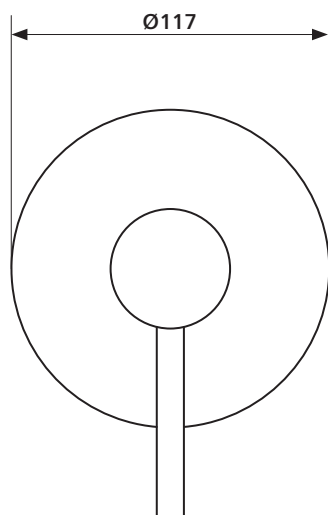

Verso wall mixer

Wall mixer – Suits baths, showers and basins

The Verso Series of tapware presents a sleek cylindrical design with fine lever handle. The sleek styling will complement classic and contemporary spaces.

Order codes

191727	Verso wall mixer, Chrome	(old code: SMT-2005)
191936	Verso wall mixer, Black Matte	

Product details

HANDLE	Lever handle
TAPHOLE	35 mm
CARTRIDGE	Ceramic cartridge
MATERIAL	Solid brass construction with chrome or black finish