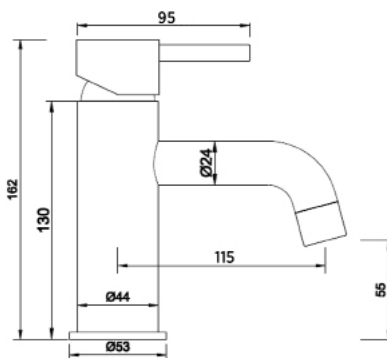

Verso Curve basin mixer

Basin mixer

The Verso Series of tapware presents a sleek cylindrical design with fine lever handle. The sleek styling will complement classic and contemporary spaces.

Order codes

191945	Verso Curve basin mixer, Chrome
191946	Verso Curve basin mixer, Black Matte

Product details

WELS	WELS 5 star 6.0L/minute
HANDLE	Lever handle
TAPHOLE	35 mm
CARTRIDGE	Ceramic cartridge
MATERIAL	Solid brass construction with chrome or black finish
OTHER	Hot and cold indicators

SEIMA

kitchen + laundry + bathroom ware

seima.com.au

Please note

- All measurements are in millimetres.
- Fixing: Use silicone sealant. Do not use epoxy type adhesives.
- Use the actual product to verify installation details.
- Specifications may vary without notice as part of our continuous improvement practices.
- Clean with a damp cloth. Do not use abrasive cleaners, liquids or pastes.