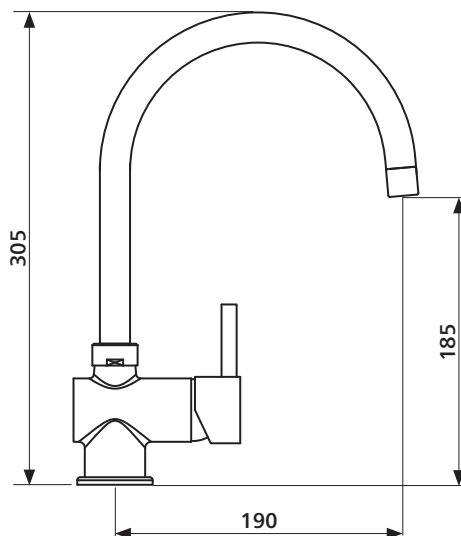

Verso 211 sink mixer

Swivel sink mixer

The Verso Series of tapware presents a sleek cylindrical design with fine lever handle. The sleek styling will complement classic and contemporary spaces.

Order codes

191730 Verso 211 sink mixer

Old code: SMT-211K

Product details

WELS	5 star rating, 6.0L/min (T25646)
HANDLE	Lever handle
TAPHOLE	35 mm
CARTRIDGE	Ceramic cartridge
MATERIAL	Chrome plated solid brass construction
OTHER	Hot and cold indicators

SEIMA

kitchen + laundry + bathroom ware

seima.com.au

Please note

- All measurements are in millimetres.
- Fixing: Use silicone sealant. Do not use epoxy type adhesives.
- Use the actual product to verify installation details.
- Specifications may vary without notice as part of our continuous improvement practices.
- Clean with a damp cloth. Do not use abrasive cleaners, liquids or pastes.