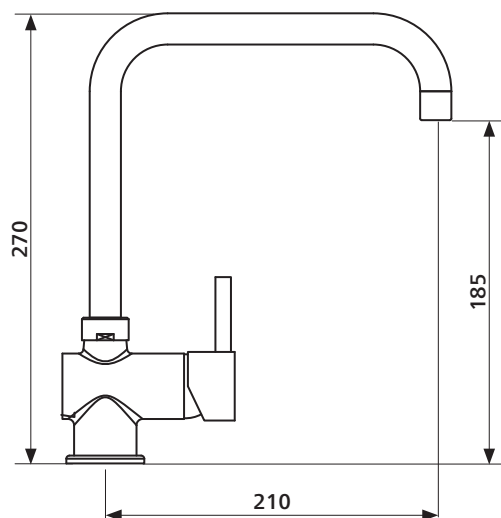

Verso 210 sink mixer

Swivel sink mixer

The Verso Series of tapware presents a sleek cylindrical design with fine lever handle. The sleek styling will complement classic and contemporary spaces.

Order codes

191729 Verso 210 sink mixer

Old code: SMT-210K

Product details

WELS	5 star rating, 6.0L/min (T25645)
HANDLE	Lever handle
TAPHOLE	35 mm
CARTRIDGE	Ceramic cartridge
MATERIAL	Chrome plated solid brass construction
OTHER	Hot and cold indicators

SEIMA

kitchen + laundry + bathroom ware

seima.com.au

Please note

- All measurements are in millimetres.
- Fixing: Use silicone sealant. Do not use epoxy type adhesives.
- Use the actual product to verify installation details.
- Specifications may vary without notice as part of our continuous improvement practices.
- Clean with a damp cloth. Do not use abrasive cleaners, liquids or pastes.