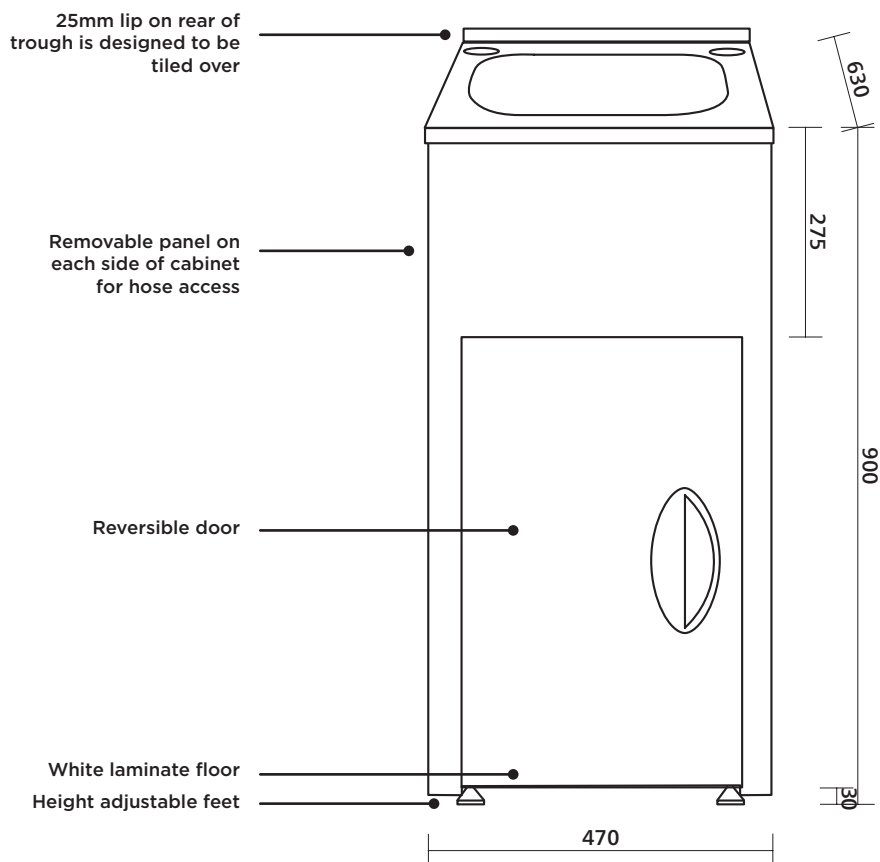

Tilos 470b

Collection: Essential

Tilos 45 litre 'Skinny' laundry unit

- Stainless steel sink
- White powder-coated metal cabinet

The Tilos laundry units offer a simple, practical option for the laundry.

- Freestanding units
- Powder coated metal cabinet and 304 grade stainless steel sink
- Stainless steel designer basket waste
- Rinse bypass kit included
- Removable panel on each side of cabinet for hose access
- Reversible door
- Cabinet has white laminate floor
- 42 mm hole on left and right at rear of sink (caps supplied)
- 25 mm lip at rear of trough (designed to be tiled over)
- Height adjustable feet

Order codes

191708	Tilos 470B, no overflow	old code: SLC-470B
191710	Tilos 470B, with overflow kit	old code: SLC-470B-OF

Product details

SUMMARY	One bowl, metal cabinet, one door
TAPHOLES	42mm taphole on left + right at rear of tub
WASTE	Includes basket waste
BYPASS	Includes bypass kit
OVERFLOW	Optional overflow version includes overflow and bypass
FLOOR	Cabinet is fitted with white laminate MDF floor
DOOR	Reversible door can be fitted to open to left or right
FEET	Height adjustable feet accommodate varying floor levels and elevate cabinet away from floor moisture

Overflow version includes overflow and bypass

SEIMA

kitchen + laundry + bathroom ware

seima.com.au

Please note

- All measurements are in millimetres.
- Always use the actual product to verify cutout.
- Use silicone sealant. Do not use epoxy type adhesives.
- Specifications may vary without notice as part of our continuous improvement practices.