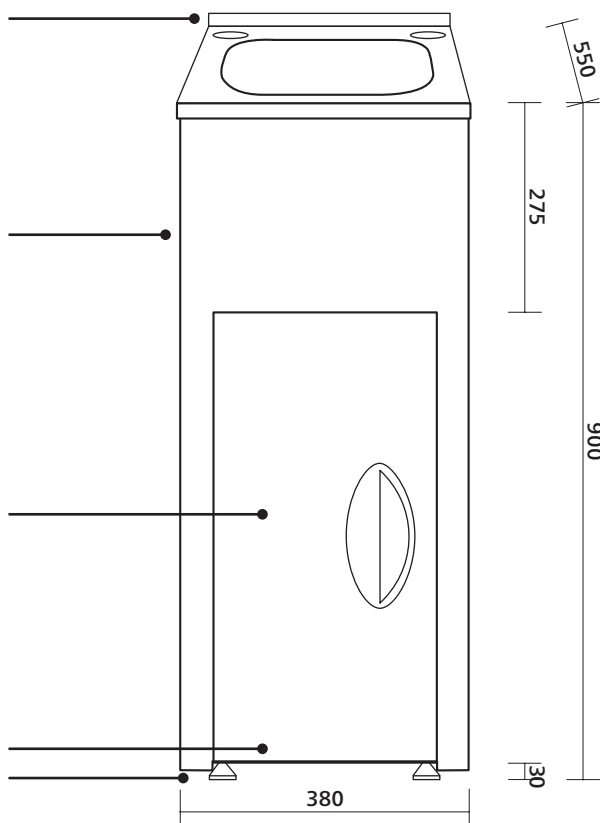

Tilos 380b

Collection: Essential

Tilos 35 litre 'Tiny' laundry unit

- Stainless steel sink
- White powder-coated metal cabinet

The Tilos laundry units offer a simple, practical option for the laundry.

- Freestanding units
- Powder coated metal cabinet and 304 grade stainless steel sink
- Stainless steel designer basket waste
- Rinse bypass kit included
- Removable panel on each side of cabinet for hose access
- Reversible door
- Cabinet has white laminate floor
- 42 mm hole on left and right at rear of sink (caps supplied)
- 25 mm lip at rear of trough (designed to be tiled over)
- Height adjustable feet

Order codes

191704	Tilos 380B, no overflow	SLC-380B
191706	Tilos 380B, with overflow kit	SLC-380B-OF

Product details

SUMMARY	One bowl, metal cabinet, one door
TAPHOLES	42mm taphole on left + right at rear of tub
WASTE	Includes basket waste
BYPASS	Includes bypass kit
OVERFLOW	Optional overflow version includes overflow and bypass
FLOOR	Cabinet is fitted with white laminate MDF floor
DOOR	Reversible door can be fitted to open to left or right
FEET	Height adjustable feet accommodate varying floor levels and elevate cabinet away from floor moisture

25mm lip on rear of trough is designed to be tiled over

Removable panel on each side of cabinet for hose access

Reversible door

White laminate floor
Height adjustable feet

Overflow version includes overflow and bypass

SEIMA

kitchen + laundry + bathroom ware

seima.com.au

Please note

- All measurements are in millimetres.
- Always use the actual product to verify cutout.
- Use silicone sealant. Do not use epoxy type adhesives.
- Specifications may vary without notice as part of our continuous improvement practices.