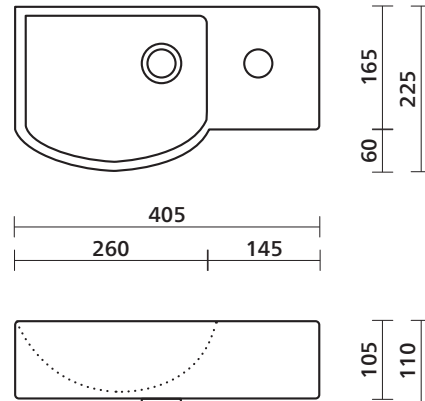

Syros 405

Collection: Foundation
Former name: Halia 405

Ultra-compact wall basin

Order codes

191022 Halia 405, 1 taphole, tap landing on right
191086 Halia 405, no taphole, tap landing on right

Product details

TAPHOLE 0 or 1 taphole.
WASTE Suits 32 mm waste (not supplied).
OVERFLOW Has overflow.
MATERIAL Vitreous china.
FINISH Gloss.
COLOUR White.
FIXING Use silicone sealant. Do not use epoxy type adhesives.
NOTE Please note that a bottle trap cannot be used with this ultra-compact wall basin.

basin wastes

SEIMA

kitchen + laundry + bathroom ware

seima.com.au

Please note

- All measurements are in millimetres.
- Dimensions are nominal and subject to normal ceramic manufacturing variations of ± 5 mm.
- Wastes, taps and bottle traps shown in images are not included unless specified.
- Fixing: Use silicone sealant. Do not use epoxy type adhesives.
- Always use the actual basin to verify cutout.
- Specifications may vary without notice as part of our continuous improvement practices.
- Clean with a damp cloth. Do not use abrasive cleaners, liquids or pastes.