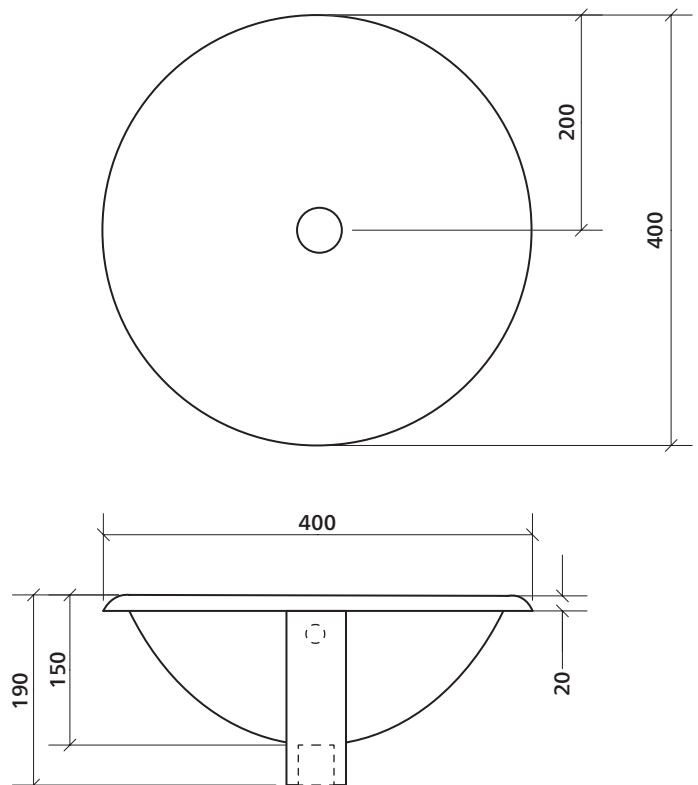

Syros 213

Collection: Foundation
Former name: los 213

Inset above counter basin, round

This classic round inset basin has generous capacity, with only the rim above benchtop level and most of the basin under the bench.

Order codes

191483 Syros 213 basin

Old code: SBC-213B

Product details

TAPHOLE	No taphole.
WASTE	Suits standard 32 mm waste with overflow (not supplied).
CAPACITY	4 litres.
OVERFLOW	Standard with overflow.
MATERIAL	White vitreous china.

Syros 213

 Basin has integrated overflow.

Premium Basin Wastes (AVAILABLE SEPARATELY)

POP-OUT BASIN WASTE – WITH CERAMIC CAP AND CHROME BASE

192258 Ceramic Pop-out Basin Waste, White Gloss
(Note: Ceramic caps are also available in other colours and finishes)

basin wastes

SEIMA

kitchen + laundry + bathroom ware

seima.com.au

Please note

- All measurements are in millimetres.
- Dimensions are nominal and subject to normal ceramic manufacturing variations of ± 5 mm.
- Wastes, taps and bottle traps shown in images are not included unless specified.
- Fixing: Use silicone sealant. Do not use epoxy type adhesives.
- Always use the actual basin to verify cutout.
- Specifications may vary without notice as part of our continuous improvement practices.
- Clean with a damp cloth. Do not use abrasive cleaners, liquids or pastes.