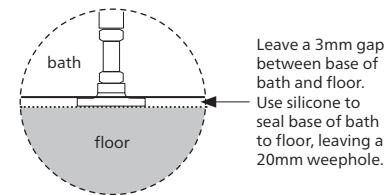

OPTIONAL EXTRA – ORDER SEPARATELY

Bath Installation Kit + Pop-out Waste to suit Integrated Overflow

FlexiWaste Installation Kit with premium Pop-out Bath Waste, with colour options, is available as an optional extra.

Please note: The Pop-out Waste in this kit is suitable for both non-overflow and integrated overflow requirements when used with this kit.

- 192179 FlexiWaste Bath Installn Kit w Pop-out Waste, IO+NOF, Chrome
- 192329 FlexiWaste Bath Installn Kit w Pop-out Waste, IO+NOF, Brushed Nickel
- 192332 FlexiWaste Bath Installn Kit w Pop-out Waste, IO+NOF, Gunmetal
- 192333 FlexiWaste Bath Installn Kit w Pop-out Waste, IO+NOF, Brushed Gold
- 192331 FlexiWaste Bath Installn Kit w Pop-out Waste, IO+NOF, White Gloss
- 192458 FlexiWaste Bath Installn Kit w Pop-out Waste, IO+NOF, White Matte
- 192330 FlexiWaste Bath Installn Kit w Pop-out Waste, IO+NOF, Black Matte