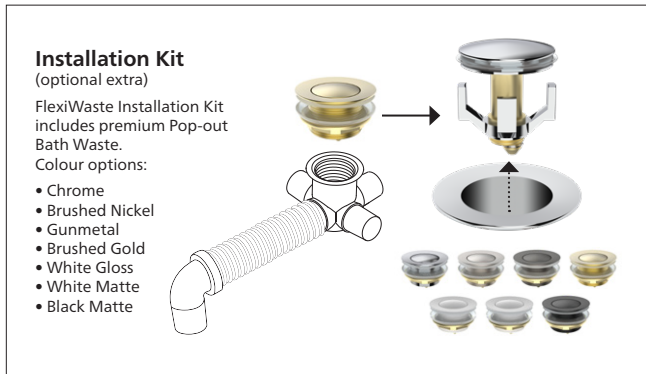

OPTIONAL EXTRA – ORDER SEPARATELY

Bath Installation Kit + Pop-out Waste to suit Integrated Overflow

FlexiWaste Installation Kit with premium Pop-out Bath Waste, with colour options, is available as an optional extra.

Please note: The Pop-out Waste in this kit is suitable for both non-overflow and integrated overflow requirements when used with this kit.

- 192179 FlexiWaste Bath Installn Kit w Pop-out Waste, IO+NOF, Chrome
- 192329 FlexiWaste Bath Installn Kit w Pop-out Waste, IO+NOF, Brushed Nickel
- 192332 FlexiWaste Bath Installn Kit w Pop-out Waste, IO+NOF, Gunmetal
- 192333 FlexiWaste Bath Installn Kit w Pop-out Waste, IO+NOF, Brushed Gold
- 192331 FlexiWaste Bath Installn Kit w Pop-out Waste, IO+NOF, White Gloss
- 192458 FlexiWaste Bath Installn Kit w Pop-out Waste, IO+NOF, White Matte
- 192330 FlexiWaste Bath Installn Kit w Pop-out Waste, IO+NOF, Black Matte