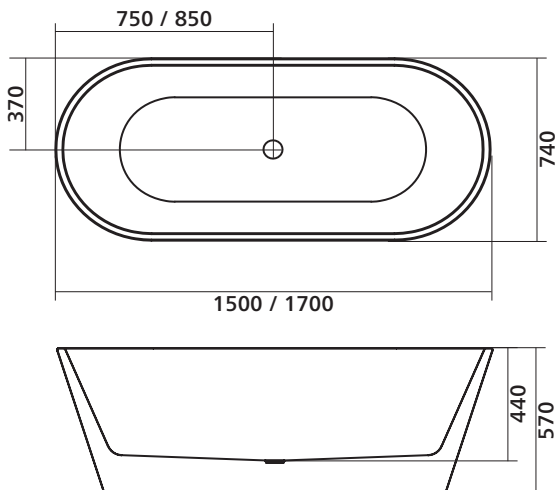

OPTIONAL EXTRA – ORDER SEPARATELY

Bath Installation Kit + Pop-out Waste to suit Integrated Overflow

FlexiWaste Installation Kit with premium Pop-out Bath Waste, with colour options, is available as an optional extra.

Please note: The Pop-out Waste in this kit is suitable for both non-overflow and integrated overflow requirements when used with this kit.

- 192179 FlexiWaste Bath Installn Kit w Pop-out Waste, IO+NOF, Chrome
- 192329 FlexiWaste Bath Installn Kit w Pop-out Waste, IO+NOF, Brushed Nickel
- 192332 FlexiWaste Bath Installn Kit w Pop-out Waste, IO+NOF, Gunmetal
- 192333 FlexiWaste Bath Installn Kit w Pop-out Waste, IO+NOF, Brushed Gold
- 192331 FlexiWaste Bath Installn Kit w Pop-out Waste, IO+NOF, White Gloss
- 192458 FlexiWaste Bath Installn Kit w Pop-out Waste, IO+NOF, White Matte
- 192330 FlexiWaste Bath Installn Kit w Pop-out Waste, IO+NOF, Black Matte