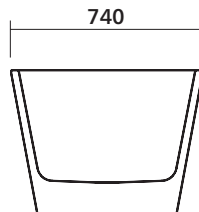

OPTIONAL EXTRA – ORDER SEPARATELY

Bath Installation Kit + Pop-out Waste to suit Integrated Overflow

FlexiWaste Installation Kit with premium Pop-out Bath Waste, with colour options, is available as an optional extra.

Please note: The Pop-out Waste in this kit is suitable for both non-overflow and integrated overflow requirements when used with this kit.

- 192179 FlexiWaste Bath Installn Kit w Pop-out Waste, IO+NOF, Chrome
- 192329 FlexiWaste Bath Installn Kit w Pop-out Waste, IO+NOF, Brushed Nickel
- 192332 FlexiWaste Bath Installn Kit w Pop-out Waste, IO+NOF, Gunmetal
- 192333 FlexiWaste Bath Installn Kit w Pop-out Waste, IO+NOF, Brushed Gold
- 192331 FlexiWaste Bath Installn Kit w Pop-out Waste, IO+NOF, White Gloss
- 192458 FlexiWaste Bath Installn Kit w Pop-out Waste, IO+NOF, White Matte
- 192330 FlexiWaste Bath Installn Kit w Pop-out Waste, IO+NOF, Black Matte