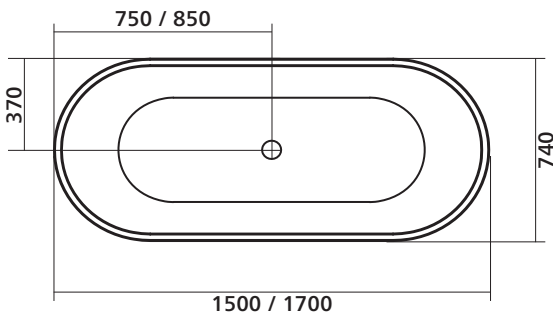

Syros 105

Collection: Foundation

Freestanding bath / Integrated overflow

- 1500 and 1700 sizes
- White Gloss

Features

- White sanitary grade acrylic, high gloss finish, seamless
- Excellent heat retention properties
- Adjustable support feet
- Suits 40mm waste (not supplied)
- Bath has integrated overflow, slot design

Available in 2 sizes

- 1500 mm long
- 1700 mm long

Product details

CAPACITY	1500 — 220 litres to overflow, 310 litres to top. 1700 — 254 litres to overflow, 340 litres to top.
WEIGHT	1500 — net weight 39.5 kg, with water to overflow 259.5 kg. 1700 — net weight 42.5 kg, with water to overflow 382.5 kg.

Installation

Refer to installation instructions.

The bath is supplied with four adjustable support feet on the base frame of the bath. Position the bath and use the adjustable feet to level the bath. Leave a 3mm void between the base of the bath and the floor. Use silicone around the base to seal the bath to the floor. Allow a 20mm gap in the silicone seal as a weephole (gap is designed to reveal any plumbing leakage).