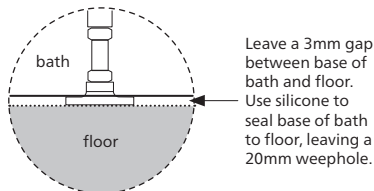

Syros 105

Collection: Foundation

Freestanding bath / Integrated overflow

- 1500 and 1700 sizes
- White Gloss

Features

- White sanitary grade acrylic, high gloss finish, seamless
- Excellent heat retention properties
- Adjustable support feet
- Suits 40mm waste (not supplied)
- Bath has integrated overflow, slot design

Available in 2 sizes

- 1500 mm long
- 1700 mm long

Product details

CAPACITY	1500 — 220 litres to overflow, 310 litres to top. 1700 — 254 litres to overflow, 340 litres to top.
WEIGHT	1500 — net weight 39.5 kg, with water to overflow 259.5 kg. 1700 — net weight 42.5 kg, with water to overflow 382.5 kg.

Installation

Refer to installation instructions.

The bath is supplied with four adjustable support feet on the base frame of the bath. Position the bath and use the adjustable feet to level the bath. Leave a 3mm void between the base of the bath and the floor. Use silicone around the base to seal the bath to the floor. Allow a 20mm gap in the silicone seal as a weephole (gap is designed to reveal any plumbing leakage).