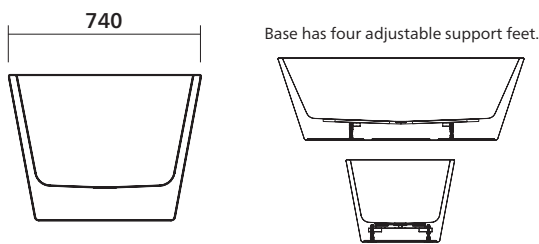

Syros 105

Collection: Foundation

Freestanding bath / Integrated overflow

- 1500 and 1700 sizes
- White Gloss

Features

- White sanitary grade acrylic, high gloss finish, seamless
- Excellent heat retention properties
- Adjustable support feet
- Suits 40mm waste (not supplied)
- Bath has integrated overflow, slot design

Available in 2 sizes

- 1500 mm long
- 1700 mm long

Product details

CAPACITY	1500 — 220 litres to overflow, 310 litres to top. 1700 — 254 litres to overflow, 340 litres to top.
WEIGHT	1500 — net weight 39.5 kg, with water to overflow 259.5 kg. 1700 — net weight 42.5 kg, with water to overflow 382.5 kg.

Installation

Refer to installation instructions.

The bath is supplied with four adjustable support feet on the base frame of the bath. Position the bath and use the adjustable feet to level the bath. Leave a 3mm void between the base of the bath and the floor. Use silicone around the base to seal the bath to the floor. Allow a 20mm gap in the silicone seal as a weephole (gap is designed to reveal any plumbing leakage).