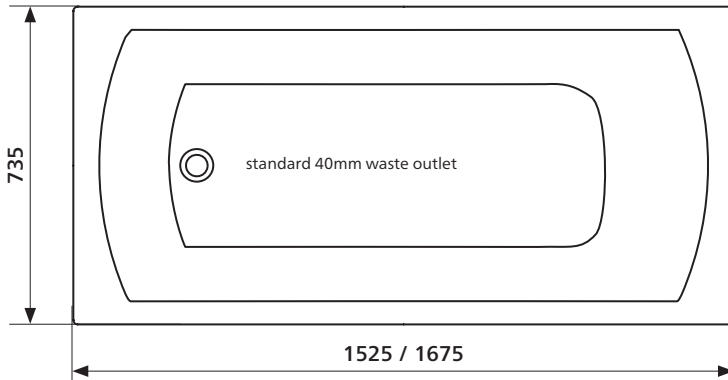

Available in 2 sizes

- 1525 mm long (230 litres)
- 1675 mm long (260 litres)

Available in 2 configuration options

- **OPTION 1** Bath with No Overflow
- **OPTION 2** Bath with Overflow

Installation

Refer to installation instructions. Always refer to actual product to verify cutout. Use acetic cured silicone sealant. Do not use epoxy type adhesives.

Order codes

See next page for order codes.

SEIMA

kitchen + laundry + bathroom ware

seima.com.au

Please note

- All measurements are in millimetres.
- Dimensions are nominal and subject to normal manufacturing variations.
- Fixing: Use silicone sealant. Do not use epoxy type adhesives.
- Specifications may vary without notice as part of our continuous improvement practices.
- Clean with a damp cloth. Do not use abrasive cleaners, liquids or pastes.