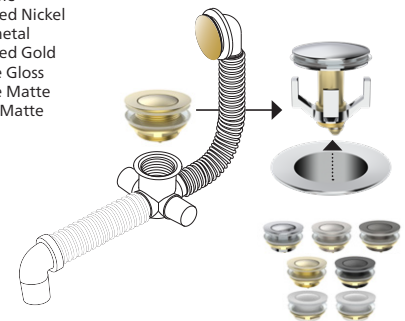

PREMIUM Installation Kit – Non-overflow:
FlexiWaste Installation Kit with premium Pop-out Bath Waste. Colour options:

- Chrome
- Brushed Nickel
- Gunmetal
- Brushed Gold
- White Gloss
- White Matte
- Black Matte

BATH WITH PREMIUM KIT — inc Pop-out Bath Waste + OF Dome + colour options:

192891	Syros 103, 1525 + FlexiWaste Bath Installn Kit w OF + Pop-out Waste, Chrome
192892	Syros 103, 1525 + FlexiWaste Bath Installn Kit w OF + Pop-out Waste, Brushed Nickel
192893	Syros 103, 1525 + FlexiWaste Bath Installn Kit w OF + Pop-out Waste, Gunmetal
192894	Syros 103, 1525 + FlexiWaste Bath Installn Kit w OF + Pop-out Waste, Brushed Gold
192895	Syros 103, 1525 + FlexiWaste Bath Installn Kit w OF + Pop-out Waste, White Gloss
192896	Syros 103, 1525 + FlexiWaste Bath Installn Kit w OF + Pop-out Waste, White Matte
192897	Syros 103, 1525 + FlexiWaste Bath Installn Kit w OF + Pop-out Waste, Black Matte
192898	Syros 103, 1675 + FlexiWaste Bath Installn Kit w OF + Pop-out Waste, Chrome
192899	Syros 103, 1675 + FlexiWaste Bath Installn Kit w OF + Pop-out Waste, Brushed Nickel
192900	Syros 103, 1675 + FlexiWaste Bath Installn Kit w OF + Pop-out Waste, Gunmetal
192901	Syros 103, 1675 + FlexiWaste Bath Installn Kit w OF + Pop-out Waste, Brushed Gold
192902	Syros 103, 1675 + FlexiWaste Bath Installn Kit w OF + Pop-out Waste, White Gloss
192903	Syros 103, 1675 + FlexiWaste Bath Installn Kit w OF + Pop-out Waste, White Matte
192904	Syros 103, 1675 + FlexiWaste Bath Installn Kit w OF + Pop-out Waste, Black Matte

PREMIUM Installation Kit with Overflow:
Includes premium Pop-out Bath Waste and Overflow Dome. Colour options:

- Chrome
- Brushed Nickel
- Gunmetal
- Brushed Gold
- White Gloss
- White Matte
- Black Matte