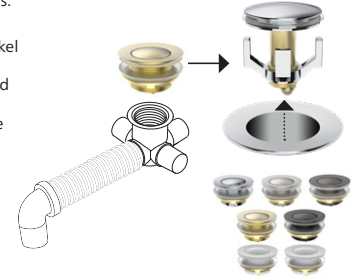

- White sanitary grade acrylic, gloss finish
- Resists chipping, natural slip resistance, excellent heat retention properties
- Solid base support
- Full resin reinforced
- Full tile flange around bath
- Suitable for built-in and island installation

Bath Installation Kit + Pop-out Waste to suit Non-Overflow bath

PREMIUM KIT — Kit includes Pop-out Bath Waste + colour options:	
192179	FlexiWaste Bath Installn Kit w Pop-out Waste, no OF, Chrome
192329	FlexiWaste Bath Installn Kit w Pop-out Waste, no OF, Brushed Nickel
192332	FlexiWaste Bath Installn Kit w Pop-out Waste, no OF, Gunmetal
192333	FlexiWaste Bath Installn Kit w Pop-out Waste, no OF, Brushed Gold
192331	FlexiWaste Bath Installn Kit w Pop-out Waste, no OF, White Gloss
192458	FlexiWaste Bath Installn Kit w Pop-out Waste, no OF, White Matte
192330	FlexiWaste Bath Installn Kit w Pop-out Waste, no OF, Black Matte

BASIC KIT — Kit includes Chrome Plug+Waste:

192178	Plug+Waste Bath Waste Kit, Chrome
--------	-----------------------------------

Option 1 – Order Bath and Installation Kit separately. Select Premium or Basic option.

PREMIUM Installation Kit – Non-overflow:
FlexiWaste Installation Kit with premium Pop-out Bath Waste. Colour options:

- Chrome
- Brushed Nickel
- Gunmetal
- Brushed Gold
- White Gloss
- White Matte
- Black Matte