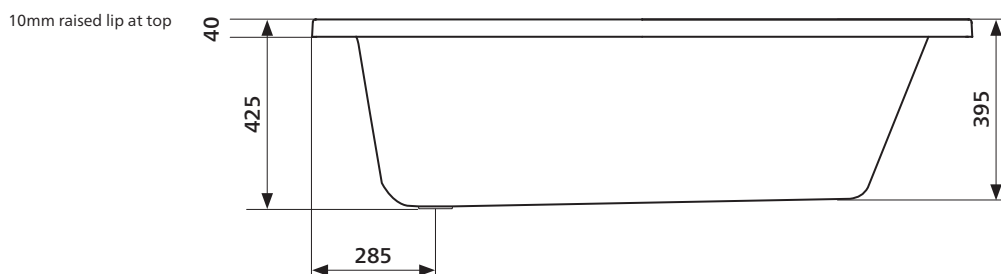

SEIMA

kitchen + laundry + bathroom ware

seima.com.au

Please note

- All measurements are in millimetres.
- Dimensions are nominal and subject to normal manufacturing variations.
- Fixing: Use silicone sealant. Do not use epoxy type adhesives.
- Specifications may vary without notice as part of our continuous improvement practices.
- Clean with a damp cloth. Do not use abrasive cleaners, liquids or pastes.

View bath on
our website