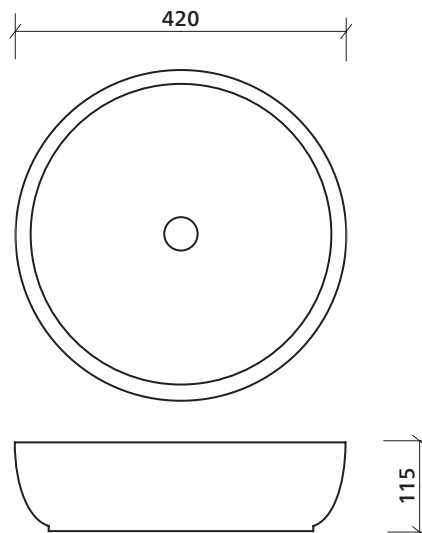

Syros 007

Collection: Foundation
Former name: los 007

Above counter basin, round

The classic simplicity of this contemporary round basin will enhance any bathroom space. Its broad flat base gives large capacity with a relatively low above counter profile.

Order codes

191435 Syros 007 basin

Old code: SBC-007

Product details

TAPHOLE	No taphole.
WASTE	Suits standard 32 mm non-overflow waste (not supplied).
CAPACITY	5 litres.
OVERFLOW	No overflow.
MATERIAL	White vitreous china.
COLOUR	White.
FIXING	Always use the actual basin to verify cutout. Use silicone sealant. Do not use epoxy type adhesives.

Syros 007

Premium Basin Wastes (AVAILABLE SEPARATELY)

POP-OUT BASIN WASTE – WITH CERAMIC CAP AND CHROME BASE

192258 Ceramic Pop-out Basin Waste, White Gloss

(Note: Ceramic caps are also available in other colours and finishes)

basin wastes

SEIMA

kitchen + laundry + bathroom ware

seima.com.au

Please note

- All measurements are in millimetres.
- Dimensions are nominal and subject to normal ceramic manufacturing variations of ± 5 mm.
- Wastes, taps and bottle traps shown in images are not included unless specified.
- Fixing: Use silicone sealant. Do not use epoxy type adhesives.
- Always use the actual basin to verify cutout.
- Specifications may vary without notice as part of our continuous improvement practices.
- Clean with a damp cloth. Do not use abrasive cleaners, liquids or pastes.