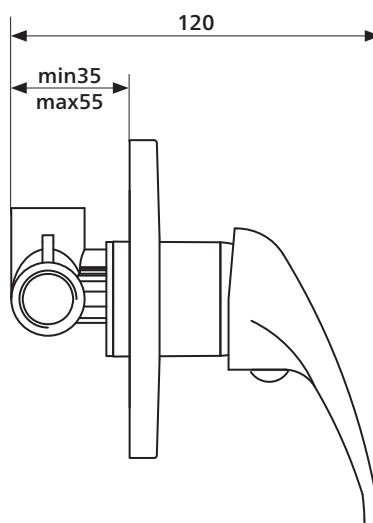

Select wall mixer

Wall mixer for bath/shower – choice of three handle styles

The Select Series of tapware offers practicality with classic, streamlined design features and the choice of three handle styles. The range allows you to create an integrated look throughout the bathroom, kitchen and laundry.

Order codes

191718	Select 100S Solid handle	(old code: SMT-100S)
191721	Select 100S Loop handle	(old code: SMT-102S)
191724	Select 100S Care handle	(old code: SMT-103S)

Product details

HANDLE	Lever handle
TAPHOLE	35 mm
CARTRIDGE	Ceramic cartridge
MATERIAL	Chrome plated solid brass construction
OTHER	Hot and cold indicators