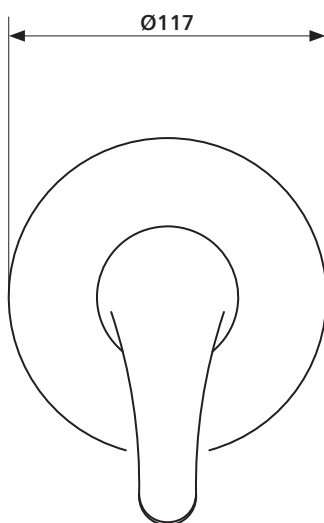

Order codes

191718	Select 100S Solid handle	(old code: SMT-100S)
191721	Select 100S Loop handle	(old code: SMT-102S)
191724	Select 100S Care handle	(old code: SMT-103S)

Product details

HANDLE	Lever handle
TAPHOLE	35 mm
CARTRIDGE	Ceramic cartridge
MATERIAL	Chrome plated solid brass construction
OTHER	Hot and cold indicators