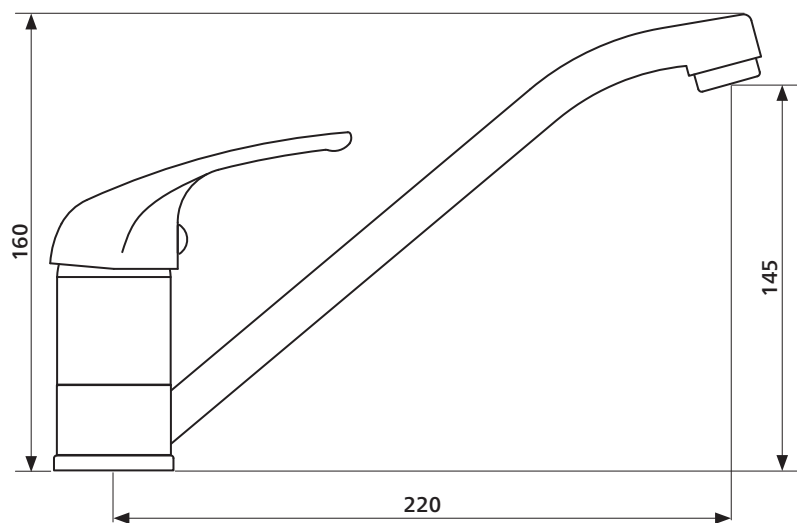

Order codes

191717	Select 100K Solid handle	Old code: SMT-100K
191720	Select 102K Loop handle	Old code: SMT-102K
191723	Select 103K Care handle	Old code: SMT-103K

Product details

WELS	5 star rating, 6.0L/min. (T25643 solid / T25650 loop / T25648 care)
HANDLE	Lever handle.
TAPHOLE	35 mm.
CARTRIDGE	Ceramic cartridge.
MATERIAL	Chrome plated solid brass construction.
OTHER	Hot and cold indicators.