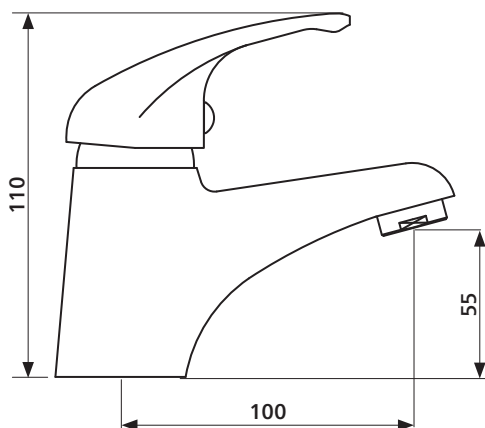

## Basin mixers – choice of three handle styles

The Select Series of tapware offers practicality with classic, streamlined design features and the choice of three handle styles. The range allows you to create an integrated look throughout the bathroom, kitchen and laundry.

- Streamlined design, easy to clean
- Premium quality, chrome finish

There are three handle styles:

- Solid handle – Practical, easy to use.
- Loop handle – A design feature that may also provide extra grip.
- Care handle – Extended lever handle – for those with restricted movement.

## Order codes

191716	Select 100B Solid handle	(old code: SMT-100B)
191719	Select 102B Loop handle	(old code: SMT-102B)
191722	Select 103B Care handle	(old code: SMT-103B)

## Product details

WELS	T25649 solid / T25651 loop / T25647 care
	5 star rating, 6.0L/min
HANDLE	Lever handle
TAPHOLE	35 mm
CARTRIDGE	Ceramic cartridge
MATERIAL	Chrome plated solid brass construction
OTHER	Hot and cold indicators