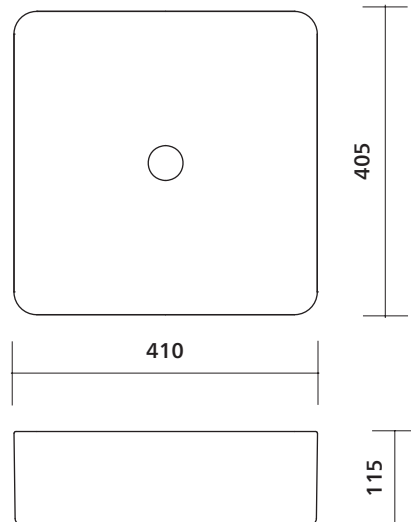

Plati 400

Collection: Elevate
Former name: Patra 400

Above counter basin, square

Order codes

191900 Plati 400

Product details

TAPHOLE	No taphole
WASTE	Suits 32 mm waste (not supplied).
OVERFLOW	No overflow.
MATERIAL	Vitreous china.
FINISH	Gloss.
COLOUR	White.
FIXING	Always use the actual basin to verify cutout. Use silicone sealant. Do not use epoxy type adhesives.

basin wastes

SEIMA

kitchen + laundry + bathroom ware

seima.com.au

Please note

- All measurements are in millimetres.
- Dimensions are nominal and subject to normal ceramic manufacturing variations of ± 5 mm.
- Wastes, taps and bottle traps shown in images are not included unless specified.
- Fixing: Use silicone sealant. Do not use epoxy type adhesives.
- Always use the actual basin to verify cutout.
- Specifications may vary without notice as part of our continuous improvement practices.
- Clean with a damp cloth. Do not use abrasive cleaners, liquids or pastes.