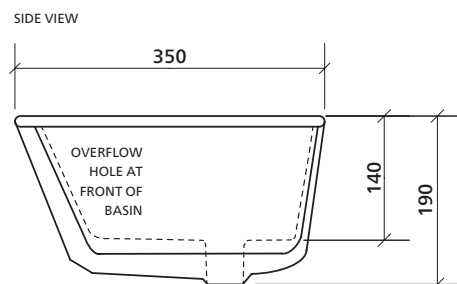

Basin has integrated overflow.

SEIMA

kitchen + laundry + bathroom ware

seima.com.au

Please note

- All measurements are in millimetres.
- Dimensions are nominal and subject to normal ceramic manufacturing variations of ±5mm.
- Wastes, taps and bottle traps shown in images are not included unless specified.
- Fixing: Use silicone sealant. Do not use epoxy type adhesives.
- Always use the actual basin to verify cutout.
- Specifications may vary without notice as part of our continuous improvement practices.
- Clean with a damp cloth. Do not use abrasive cleaners, liquids or pastes.