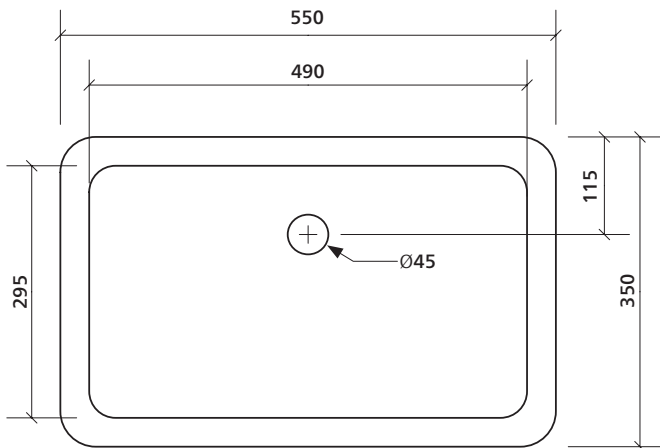

Order codes

191470	Plati 204, White Gloss	Old code: SBC-204B
192641	Plati 204, White Silk Matte	
191471	Plati 204, Black Silk Matte	Old code: SBC-204K

Product details

TAPHOLE	No taphole.
WASTE	Suits standard 32 mm waste (not supplied).
CAPACITY	11 litres.
OVERFLOW	Overflow at front of basin.
MATERIAL	Vitreous china.
FIXING	Refer to benchtop manufacturer's instructions for fixing basin to benchtop. Use silicone sealant. Do not use epoxy type adhesives. Always use the actual basin to verify cutout.

Premium Basin Wastes (AVAILABLE SEPARATELY)

POP-OUT BASIN WASTE – CERAMIC CAP + CHROME BASE

192257	Ceramic Pop-out Basin Waste, White Silk Matte
192258	Ceramic Pop-out Basin Waste, White Gloss
192259	Ceramic Pop-out Basin Waste, Black Silk Matte

basin wastes

Plati 204 basins

 Basin has integrated overflow.

SEIMA

kitchen + laundry + bathroom ware

seima.com.au

Please note

- All measurements are in millimetres.
- Dimensions are nominal and subject to normal ceramic manufacturing variations of ±5mm.
- Wastes, taps and bottle traps shown in images are not included unless specified.
- Fixing: Use silicone sealant. Do not use epoxy type adhesives.
- Always use the actual basin to verify cutout.
- Specifications may vary without notice as part of our continuous improvement practices.
- Clean with a damp cloth. Do not use abrasive cleaners, liquids or pastes.