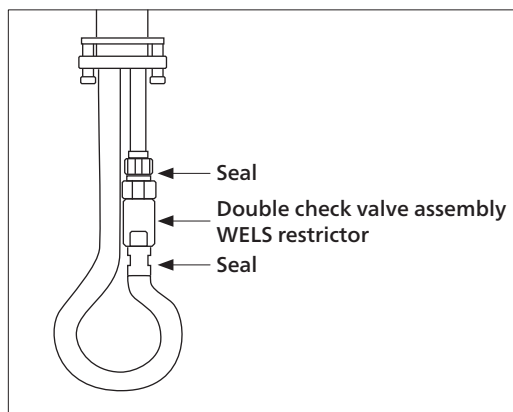

SEIMA

kitchen + laundry + bathroom ware

seima.com.au

Please note

- All measurements are in millimetres.
- Fixing: Use silicone sealant. Do not use epoxy type adhesives.
- Use the actual product to verify installation details.
- Specifications may vary without notice as part of our continuous improvement practices.
- Clean with a damp cloth. Do not use abrasive cleaners, liquids or pastes.