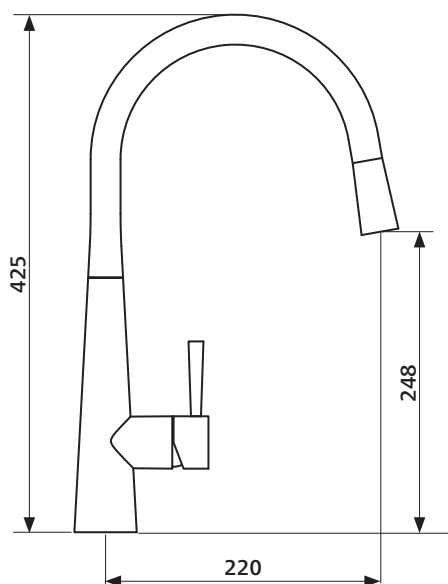

SEIMA

kitchen + laundry + bathroom ware

seima.com.au

Please note

- All measurements are in millimetres.
- Fixing: Use silicone sealant. Do not use epoxy type adhesives.
- Use the actual product to verify installation details.
- Specifications may vary without notice as part of our continuous improvement practices.
- Clean with a damp cloth. Do not use abrasive cleaners, liquids or pastes.