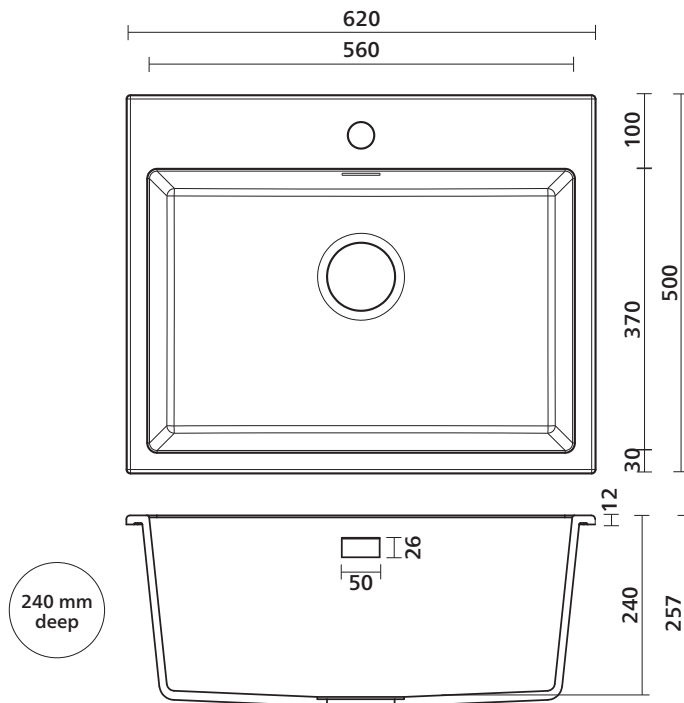

Order codes

WHITE

- 191984 Oros 620 – White, 1 taphole
- 191985 Oros 620 – White, 3 tapholes
- 191986 Oros 620 – White, no taphole

BLACK

- 191987 Oros 620 – Black, 1 taphole
- 191988 Oros 620 – Black, 3 tapholes
- 191989 Oros 620 – Black, no taphole

Product details

COLOURS	Available in Arqstone white and black
TAPHOLES	0, 1 or 3 tapholes
OVERFLOW	Integrated overflow
WASTE	90 mm stainless steel basket waste
SIZE	560 x 370 mm, 240 mm deep, rim 30 mm
CAPACITY	34 litres capacity to overflow exit point

240 mm
deep

Optional extras

Colour wastes and overflow plates

- Black
- White
- Gunmetal
- Brushed Gold
- Brushed Nickel (supplied)

Sinks are supplied with a Stainless Steel/Brushed Nickel waste and overflow plate as standard. Colour wastes/overflow plates are optional extras.

Sink accessories

Available for most sinks

 Sink has integrated overflow

SEIMA

kitchen + laundry + bathroom ware

seima.com.au

Please note

- All measurements are in millimetres.
- Stone sinks: Dimensions are subject to normal manufacturing variations of ± 3 mm.
- Always use the actual product to verify cutout.
- Use silicone sealant. Do not use epoxy type adhesives.
- Specifications may vary without notice as part of our continuous improvement practices.