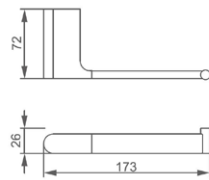

Colours available

CHROME

BLACK SILK MATTE

Opus Robe Hook

- 191411 Chrome, robe hook
191410 Black Silk, robe hook

Opus Towel Rail – Single – 600 and 800 mm wide

- 191419 Chrome, single rail, 600 mm wide
191418 Black Silk, single rail, 600 mm wide
191421 Chrome, single rail, 800 mm wide
191420 Black Silk, single rail, 800 mm wide

Opus Toilet Roll Holder

- 191413 Chrome, toilet roll holder
191412 Black Silk, toilet roll holder

Opus Towel Rail – Double – 600 and 800 mm wide

- 191423 Chrome, double rail, 600 mm wide
191422 Black Silk, double rail, 600 mm wide
191425 Chrome, double rail, 800 mm wide
191424 Black Silk, double rail, 800 mm wide