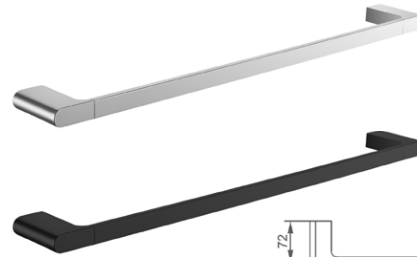

Opus series bathroom accessories

Collection: Elevate

Former name: 500 series (SBA-500)

Minimalist design • Premium quality

- Stainless steel construction
- Available in Chrome finish and Black Silk Matte finish
- 2-point fixing plate for stability and easy installation
- Single and double towel rails available in 600 and 800 mm widths

Colours available

CHROME

BLACK SILK MATTE

Opus Robe Hook

- 191411 Chrome, robe hook
191410 Black Silk, robe hook

Opus Towel Rail – Single – 600 and 800 mm wide

- 191419 Chrome, single rail, 600 mm wide
191418 Black Silk, single rail, 600 mm wide
191421 Chrome, single rail, 800 mm wide
191420 Black Silk, single rail, 800 mm wide

Opus Toilet Roll Holder

- 191413 Chrome, toilet roll holder
191412 Black Silk, toilet roll holder

Opus Towel Rail – Double – 600 and 800 mm wide

- 191423 Chrome, double rail, 600 mm wide
191422 Black Silk, double rail, 600 mm wide
191425 Chrome, double rail, 800 mm wide
191424 Black Silk, double rail, 800 mm wide