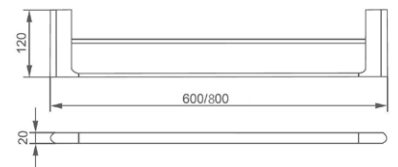

Opus series bathroom accessories

Collection: Elevate

Former name: 500 series (SBA-500)

Minimalist design • Premium quality

- Stainless steel construction
- Available in Chrome finish and Black Silk Matte finish
- 2-point fixing plate for stability and easy installation
- Single and double towel rails available in 600 and 800 mm widths

Colours available

CHROME

BLACK SILK MATTE

Opus Robe Hook

- 191411 Chrome, robe hook
191410 Black Silk, robe hook

Opus Towel Rail – Single – 600 and 800 mm wide

- 191419 Chrome, single rail, 600 mm wide
191418 Black Silk, single rail, 600 mm wide
191421 Chrome, single rail, 800 mm wide
191420 Black Silk, single rail, 800 mm wide

Opus Toilet Roll Holder

- 191413 Chrome, toilet roll holder
191412 Black Silk, toilet roll holder

Opus Towel Rail – Double – 600 and 800 mm wide

- 191423 Chrome, double rail, 600 mm wide
191422 Black Silk, double rail, 600 mm wide
191425 Chrome, double rail, 800 mm wide
191424 Black Silk, double rail, 800 mm wide