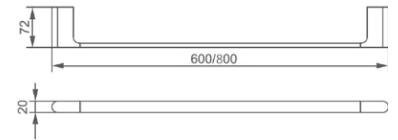

Opus series bathroom accessories

Collection: Elevate

Former name: 500 series (SBA-500)

Minimalist design • Premium quality

- Stainless steel construction
- Available in Chrome finish and Black Silk Matte finish
- 2-point fixing plate for stability and easy installation
- Single and double towel rails available in 600 and 800 mm widths

Colours available

CHROME

BLACK SILK MATTE

Opus Robe Hook

- 191411 Chrome, robe hook
191410 Black Silk, robe hook

Opus Towel Rail – Single – 600 and 800 mm wide

- 191419 Chrome, single rail, 600 mm wide
191418 Black Silk, single rail, 600 mm wide
191421 Chrome, single rail, 800 mm wide
191420 Black Silk, single rail, 800 mm wide

Opus Toilet Roll Holder

- 191413 Chrome, toilet roll holder
191412 Black Silk, toilet roll holder

Opus Towel Rail – Double – 600 and 800 mm wide

- 191423 Chrome, double rail, 600 mm wide
191422 Black Silk, double rail, 600 mm wide
191425 Chrome, double rail, 800 mm wide
191424 Black Silk, double rail, 800 mm wide