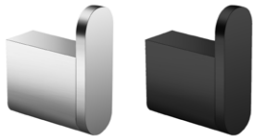

Opus series bathroom accessories

Collection: Elevate

Former name: 500 series (SBA-500)

Minimalist design • Premium quality

- Stainless steel construction
- Available in Chrome finish and Black Silk Matte finish
- 2-point fixing plate for stability and easy installation
- Single and double towel rails available in 600 and 800 mm widths

Colours available

CHROME

BLACK SILK MATTE

Opus Robe Hook

- 191411 Chrome, robe hook
191410 Black Silk, robe hook

Opus Towel Rail – Single – 600 and 800 mm wide

- 191419 Chrome, single rail, 600 mm wide
191418 Black Silk, single rail, 600 mm wide
191421 Chrome, single rail, 800 mm wide
191420 Black Silk, single rail, 800 mm wide

Opus Toilet Roll Holder

- 191413 Chrome, toilet roll holder
191412 Black Silk, toilet roll holder

Opus Towel Rail – Double – 600 and 800 mm wide

- 191423 Chrome, double rail, 600 mm wide
191422 Black Silk, double rail, 600 mm wide
191425 Chrome, double rail, 800 mm wide
191424 Black Silk, double rail, 800 mm wide