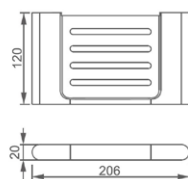

Opus Soap Holder

1. 191417 Chrome, soap holder
   191416 Black Silk, soap holder