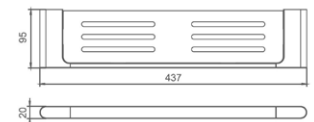

Colours available

CHROME

BLACK SILK MATTE

Opus Robe Hook

- 191411 Chrome, robe hook
191410 Black Silk, robe hook

Opus Towel Rail – Single – 600 and 800 mm wide

- 191419 Chrome, single rail, 600 mm wide
191418 Black Silk, single rail, 600 mm wide
191421 Chrome, single rail, 800 mm wide
191420 Black Silk, single rail, 800 mm wide

Opus Toilet Roll Holder

- 191413 Chrome, toilet roll holder
191412 Black Silk, toilet roll holder

Opus Towel Rail – Double – 600 and 800 mm wide

- 191423 Chrome, double rail, 600 mm wide
191422 Black Silk, double rail, 600 mm wide
191425 Chrome, double rail, 800 mm wide
191424 Black Silk, double rail, 800 mm wide

Opus Towel Holder

- 191415 Chrome, towel holder
191414 Black Silk, towel holder

Opus Soap Holder

- 191417 Chrome, soap holder
191416 Black Silk, soap holder

Opus Shelf

- 191427 Chrome, shelf
191426 Black Silk, shelf

SEIMA

kitchen + laundry + bathroom ware

seima.com.au

Please note

- All measurements are in millimetres.
- Use silicone sealant. Do not use epoxy type adhesives.
- Specifications may vary without notice as part of our continuous improvement practices.
- Clean with a damp cloth. Do not use abrasive cleaners, liquids or pastes.