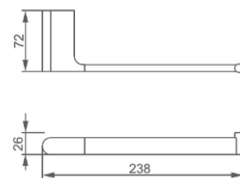

Opus Towel Holder

1. 191415 Chrome, towel holder
   191414 Black Silk, towel holder