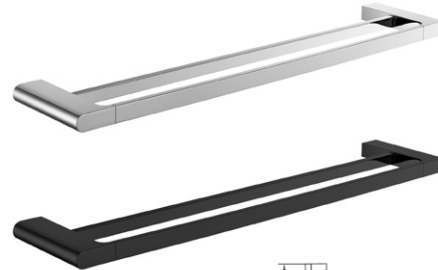

Opus series bathroom accessories

Collection: Elevate

Former name: 500 series (SBA-500)

Minimalist design • Premium quality

- Stainless steel construction
- Available in Chrome finish and Black Silk Matte finish
- 2-point fixing plate for stability and easy installation
- Single and double towel rails available in 600 and 800 mm widths

Colours available

CHROME

BLACK SILK MATTE

Opus Robe Hook

- 191411 Chrome, robe hook
191410 Black Silk, robe hook

Opus Towel Rail – Single – 600 and 800 mm wide

- 191419 Chrome, single rail, 600 mm wide
191418 Black Silk, single rail, 600 mm wide
191421 Chrome, single rail, 800 mm wide
191420 Black Silk, single rail, 800 mm wide

Opus Toilet Roll Holder

- 191413 Chrome, toilet roll holder
191412 Black Silk, toilet roll holder

Opus Towel Rail – Double – 600 and 800 mm wide

- 191423 Chrome, double rail, 600 mm wide
191422 Black Silk, double rail, 600 mm wide
191425 Chrome, double rail, 800 mm wide
191424 Black Silk, double rail, 800 mm wide