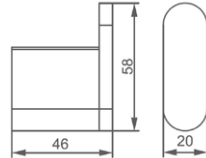

Colours available

CHROME

BLACK SILK MATTE

Opus Robe Hook

- 191411 Chrome, robe hook
191410 Black Silk, robe hook

Opus Towel Rail – Single – 600 and 800 mm wide

- 191419 Chrome, single rail, 600 mm wide
191418 Black Silk, single rail, 600 mm wide
191421 Chrome, single rail, 800 mm wide
191420 Black Silk, single rail, 800 mm wide

Opus Toilet Roll Holder

- 191413 Chrome, toilet roll holder
191412 Black Silk, toilet roll holder

Opus Towel Rail – Double – 600 and 800 mm wide

- 191423 Chrome, double rail, 600 mm wide
191422 Black Silk, double rail, 600 mm wide
191425 Chrome, double rail, 800 mm wide
191424 Black Silk, double rail, 800 mm wide