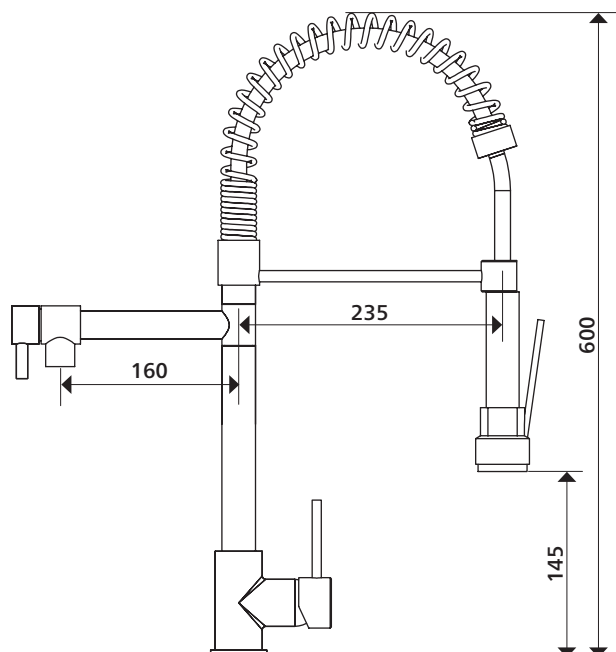

## Order codes

191733 Megalo Duo

Old code: SMT-22K

## Product details

|           |  |
|-----------|--|
| WELS      | 4 star rating, 7.5L/min                |
| HANDLE    | Lever handle                           |
| TAPHOLE   | 35 mm                                  |
| CARTRIDGE | Ceramic cartridge                      |
| MATERIAL  | Chrome plated solid brass construction |