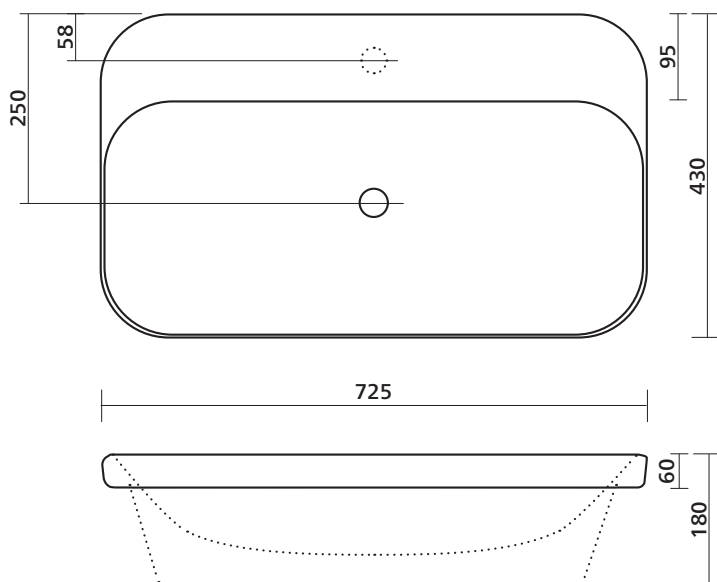

Limni 725

Collection: Elevate

Former name: Pacto 725

Inset above counter basin

Elegant yet relaxed with flowing lines and curves.

Order codes

191085	Limni 725, 1 taphole
191135	Limni 725, no taphole

Product details

TAPHOLE	0 or 1 taphole.
WASTE	Suits 32 mm waste (not supplied).
OVERFLOW	No overflow.
MATERIAL	Vitreous china.
FINISH	Gloss.
COLOUR	White.
FIXING	Always use the actual basin to verify cutout. Use silicone sealant. Do not use epoxy type adhesives.

basin wastes

SEIMA

kitchen + laundry + bathroom ware

seima.com.au

Please note

- All measurements are in millimetres.
- Dimensions are nominal and subject to normal ceramic manufacturing variations of ± 5 mm.
- Wastes, taps and bottle traps shown in images are not included unless specified.
- Fixing: Use silicone sealant. Do not use epoxy type adhesives.
- Always use the actual basin to verify cutout.
- Specifications may vary without notice as part of our continuous improvement practices.
- Clean with a damp cloth. Do not use abrasive cleaners, liquids or pastes.