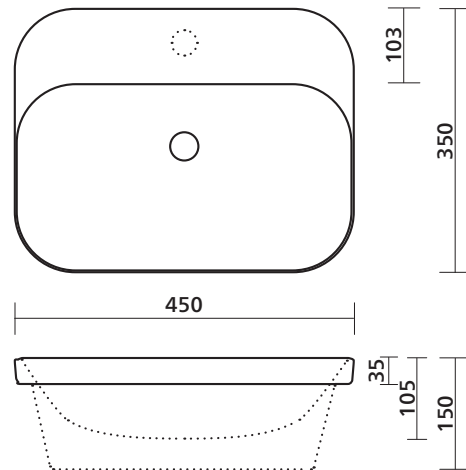

Limni 450

Collection: Elevate
Former name: Pacto 450

Inset above counter basin

Pacto basins are elegant yet relaxed with flowing lines and curves.

Order codes

191082	Limni 450, 1 taphole
191132	Limni 450, no taphole

Product details

TAPHOLE	0 or 1 taphole.
WASTE	Suits 32 mm waste (not supplied).
OVERFLOW	Integrated overflow.
MATERIAL	Vitreous china.
FINISH	Gloss.
COLOUR	White.
FIXING	Always use the actual basin to verify cutout. Use silicone sealant. Do not use epoxy type adhesives.

basin wastes

SEIMA

kitchen + laundry + bathroom ware

seima.com.au

Please note

- All measurements are in millimetres.
- Dimensions are nominal and subject to normal ceramic manufacturing variations of ± 5 mm.
- Wastes, taps and bottle traps shown in images are not included unless specified.
- Fixing: Use silicone sealant. Do not use epoxy type adhesives.
- Always use the actual basin to verify cutout.
- Specifications may vary without notice as part of our continuous improvement practices.
- Clean with a damp cloth. Do not use abrasive cleaners, liquids or pastes.