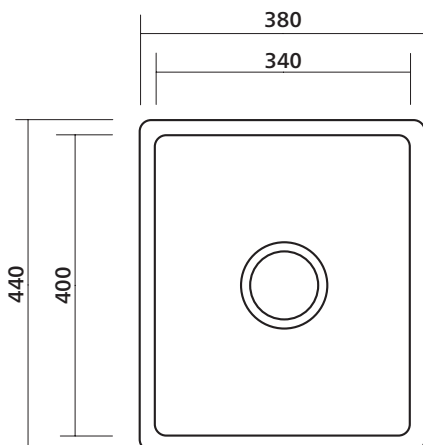

Leto 340

Collection: Foundation

Square lines, 15 mm radius corners Architectural aesthetic

- Square design features
- Brushed silk finish
- Superior rim finish, suitable for abovement or undermount installation
- 0.8 mm thick premium 304 grade stainless steel
- Deep, large capacity bowls, 190 mm deep
- Easy to clean corners, 15 mm radius
- Sound deadening
- Designer basket waste

Order codes

- 191330 Leto 340 stainless steel sink
- 191921 Leto 340 stainless steel sink with overflow kit

Product details

SUMMARY	Single bowl
MATERIAL	304 grade stainless steel, 0.8 mm thick
WASTE	Waste in centre of bowl, includes basket waste
OVERFLOW	Optional overflow kit available
BOWL SIZE	340 x 400 mm, 190 mm deep
CAPACITY	25 litres

190 mm deep

SEIMA

kitchen + laundry + bathroom ware

seima.com.au

Please note

- All measurements are in millimetres.
- Always use the actual product to verify cutout.
- Use silicone sealant. Do not use epoxy type adhesives.
- Specifications may vary without notice as part of our continuous improvement practices.