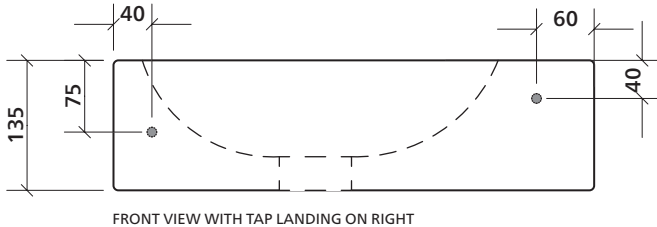

Premium Basin Wastes (AVAILABLE SEPARATELY)

POP-OUT BASIN WASTE – WITH CERAMIC CAP AND CHROME BASE

192258 Ceramic Pop-out Basin Waste, White Gloss
(Note: Ceramic caps are also available in other colours and finishes)

POP-OUT BASIN WASTE – WITH METAL CAP AND MATCHING BASE

192010	Pop-out Basin Waste – Chrome
192012	Pop-out Basin Waste – Brushed Nickel
192199	Pop-out Basin Waste – Gunmetal
192013	Pop-out Basin Waste – Brushed Gold
192009	Pop-out Basin Waste – White Matte
192011	Pop-out Basin Waste – Black Matte

basin wastes

Basin has integrated overflow.

Kyra 514

SEIMA

kitchen + laundry + bathroom ware

seima.com.au

Please note

- All measurements are in millimetres.
- Dimensions are nominal and subject to normal ceramic manufacturing variations of ±5mm.
- Wastes, taps and bottle traps shown in images are not included unless specified.
- Fixing: Use silicone sealant. Do not use epoxy type adhesives.
- Always use the actual basin to verify cutout.
- Specifications may vary without notice as part of our continuous improvement practices.
- Clean with a damp cloth. Do not use abrasive cleaners, liquids or pastes.