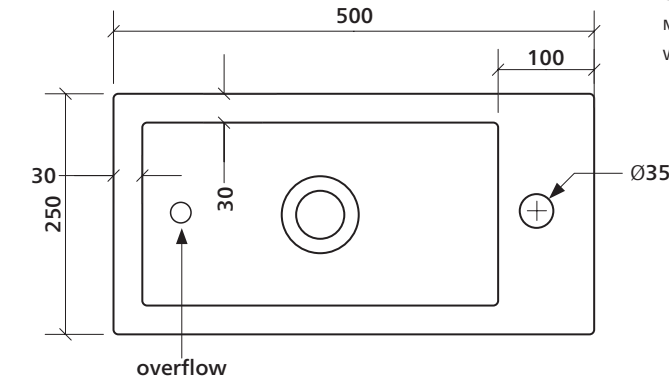

## Wall basin or Above counter basin, rectangular

The square lines of this basin create a modern architectural look. The narrow design is perfect for compact spaces.

All sides are glazed and there are blind fixing holes on each long side, designed to simplify wallmount installation.

All sides of the basin are glazed. The basin can be positioned with the tap platform on the right or left.

The overflow is located opposite the tap platform.

There are blind fixing holes on each long side for wallmount installation.

### Order codes

191492	Kyra 514, 1 taphole	Old code: SBC-514B
191493	Kyra 514, no taphole	Old code: SBC-514B-0T

### Product details

TAPHOLE	0 or 1 taphole.
WASTE	Suits 32 mm waste (not supplied).
TRAP	Wall basin can be used with bottle trap, subject to local licensing authorities.
CAPACITY	4.5 litres.
OVERFLOW	Basin has overflow (located opposite tap platform).
MATERIAL	White vitreous china.
WALL FIXING	Basic wall fixing kit supplied for wall installation. This basin has blind fixing holes on each long side that can be punched out using a hammer and hole punch. This enables the basin to be installed with the tap platform on either the right or left.