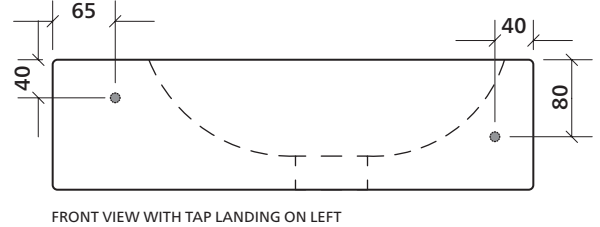

Premium Basin Wastes (AVAILABLE SEPARATELY)

POP-OUT BASIN WASTE – WITH CERAMIC CAP AND CHROME BASE

192258 Ceramic Pop-out Basin Waste, White Gloss
(Note: Ceramic caps are also available in other colours and finishes)

POP-OUT BASIN WASTE – WITH METAL CAP AND MATCHING BASE

192010	Pop-out Basin Waste – Chrome
192012	Pop-out Basin Waste – Brushed Nickel
192199	Pop-out Basin Waste – Gunmetal
192013	Pop-out Basin Waste – Brushed Gold
192009	Pop-out Basin Waste – White Matte
192011	Pop-out Basin Waste – Black Matte

basin wastes

Basin has integrated overflow.

Kyra 514

SEIMA

kitchen + laundry + bathroom ware

seima.com.au

Please note

- All measurements are in millimetres.
- Dimensions are nominal and subject to normal ceramic manufacturing variations of ±5mm.
- Wastes, taps and bottle traps shown in images are not included unless specified.
- Fixing: Use silicone sealant. Do not use epoxy type adhesives.
- Always use the actual basin to verify cutout.
- Specifications may vary without notice as part of our continuous improvement practices.
- Clean with a damp cloth. Do not use abrasive cleaners, liquids or pastes.