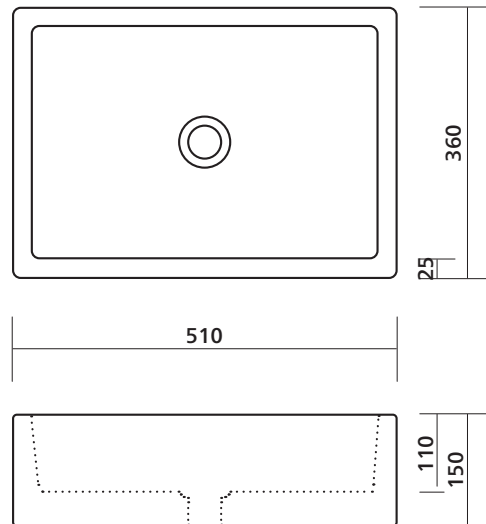

Kyra 510

Collection: Foundation
Former name: Vero

Rectangular abovemount basin with overflow

This rectangular basin with overflow has simple lines and a low above-counter profile with good capacity.

Order codes

191862 Vero ceramic basin

Old code: SBC-P23

Product details

TAPHOLE No taphole.

WASTE Suits 32 mm waste (not supplied).

OVERFLOW Basin has overflow.

MATERIAL White vitreous china.

FIXING Always use the actual basin to verify cutout.
Use silicone sealant. Do not use epoxy type adhesives.

Kyra 510

 Basin has integrated overflow.

Premium Basin Wastes (AVAILABLE SEPARATELY)

POP-OUT BASIN WASTE – WITH CERAMIC CAP AND CHROME BASE

192258 Ceramic Pop-out Basin Waste, White Gloss
(Note: Ceramic caps are also available in other colours and finishes)

basin wastes

SEIMA

kitchen + laundry + bathroom ware

seima.com.au

Please note

- All measurements are in millimetres.
- Dimensions are nominal and subject to normal ceramic manufacturing variations of ± 5 mm.
- Wastes, taps and bottle traps shown in images are not included unless specified.
- Fixing: Use silicone sealant. Do not use epoxy type adhesives.
- Always use the actual basin to verify cutout.
- Specifications may vary without notice as part of our continuous improvement practices.
- Clean with a damp cloth. Do not use abrasive cleaners, liquids or pastes.