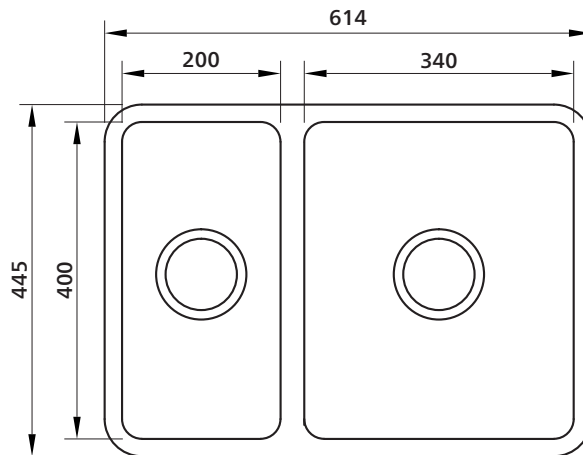

SEIMA

kitchen + laundry + bathroom ware

seima.com.au

Please note

- All measurements are in millimetres.
- Always use the actual product to verify cutout.
- Use silicone sealant. Do not use epoxy type adhesives.
- Specifications may vary without notice as part of our continuous improvement practices.