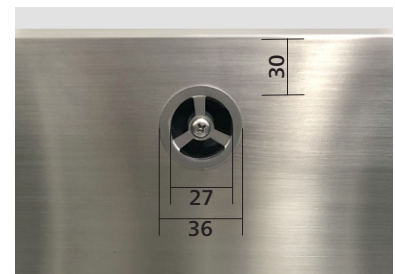

OPTIONAL OVERFLOW

Overflow located at front of sink, opposite tap landing.

SEIMA

kitchen + laundry + bathroom ware

seima.com.au

Please note

- All measurements are in millimetres.
- Always use the actual product to verify cutout.
- Use silicone sealant. Do not use epoxy type adhesives.
- Specifications may vary without notice as part of our continuous improvement practices.