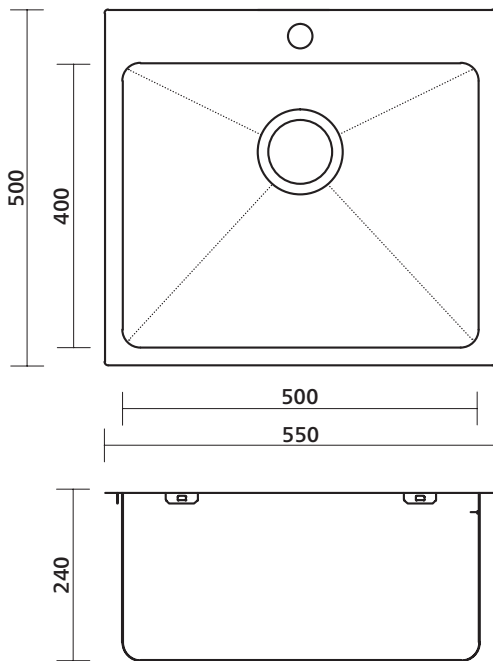

Kubic Deep sinks are perfect for your outdoor kitchen, pantry and designer laundry.

- Square lines and silk finish
- Square corners, flat rim (sits flat on benchtop)
- Large built-in tap platform
- 1.0 mm thick premium 304 grade stainless steel
- Extra-deep bowls – 240 mm
- Easy to clean corners
- Optional overflow, located at front of sink
- Sound deadening
- Designer basket wastes

### Order codes

191657	Kubic 550, 1 taphole	old code: SKS-KL550-1T
191658	Kubic 550, no taphole	old code: SKS-KL550-0T
191659	Kubic 550, 1 taphole, overflow kit	old code: SKS-KL550-OF
191878	Kubic 550, no taphole, overflow kit	

### Product details

SUMMARY	Single bowl
WASTE	Includes basket waste
OVERFLOW	Optional overflow, located at front of sink opposite tap landing
BOWL SIZE	500 x 400 mm, 240 mm deep
CAPACITY	45 litres
ACCESSORIES	A variety of accessories is available.