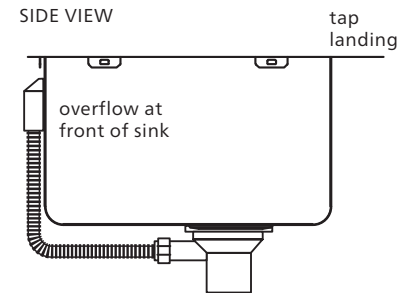

Kubic Deep sinks are perfect for your outdoor kitchen, pantry and designer laundry.

- Square lines and silk finish
- Square corners, flat rim (sits flat on benchtop)
- Large built-in tap platform
- 1.0 mm thick premium 304 grade stainless steel
- Extra-deep bowls – 240 mm
- Easy to clean corners
- Optional overflow, located at front of sink
- Sound deadening
- Designer basket wastes

### Order codes

191657	Kubic 550, 1 taphole	old code: SKS-KL550-1T
191658	Kubic 550, no taphole	old code: SKS-KL550-0T
191659	Kubic 550, 1 taphole, overflow kit	old code: SKS-KL550-OF
191878	Kubic 550, no taphole, overflow kit	

### Product details

SUMMARY	Single bowl
WASTE	Includes basket waste
OVERFLOW	Optional overflow, located at front of sink opposite tap landing
BOWL SIZE	500 x 400 mm, 240 mm deep
CAPACITY	45 litres
ACCESSORIES	A variety of accessories is available.

### OPTIONAL OVERFLOW

Overflow located at front of sink, opposite tap landing.