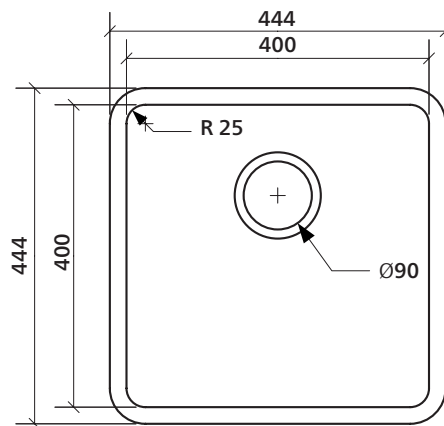

#### Product details

SUMMARY Single bowl

WASTE Includes basket waste

OVERFLOW Optional overflow kit available

BOWL SIZE 400 x 400 mm, 200 mm deep

CAPACITY 32 litres

ACCESSORIES A variety of accessories is available.

200 mm deep