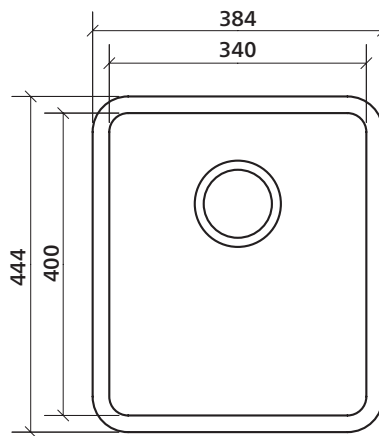

Order codes

191669 Kubic 340

191670 Kubic 340, with overflow kit

old code: SKS-KU340

old code: SKS-KU340-OF

Product details

SUMMARY Single bowl, standard

WASTE Includes basket waste

OVERFLOW Optional overflow kit available

BOWL SIZE 340 x 400 mm, 200 mm deep

CAPACITY 25 litres

ACCESSORIES A variety of accessories is available.

200 mm deep

SEIMA

kitchen + laundry + bathroom ware

seima.com.au