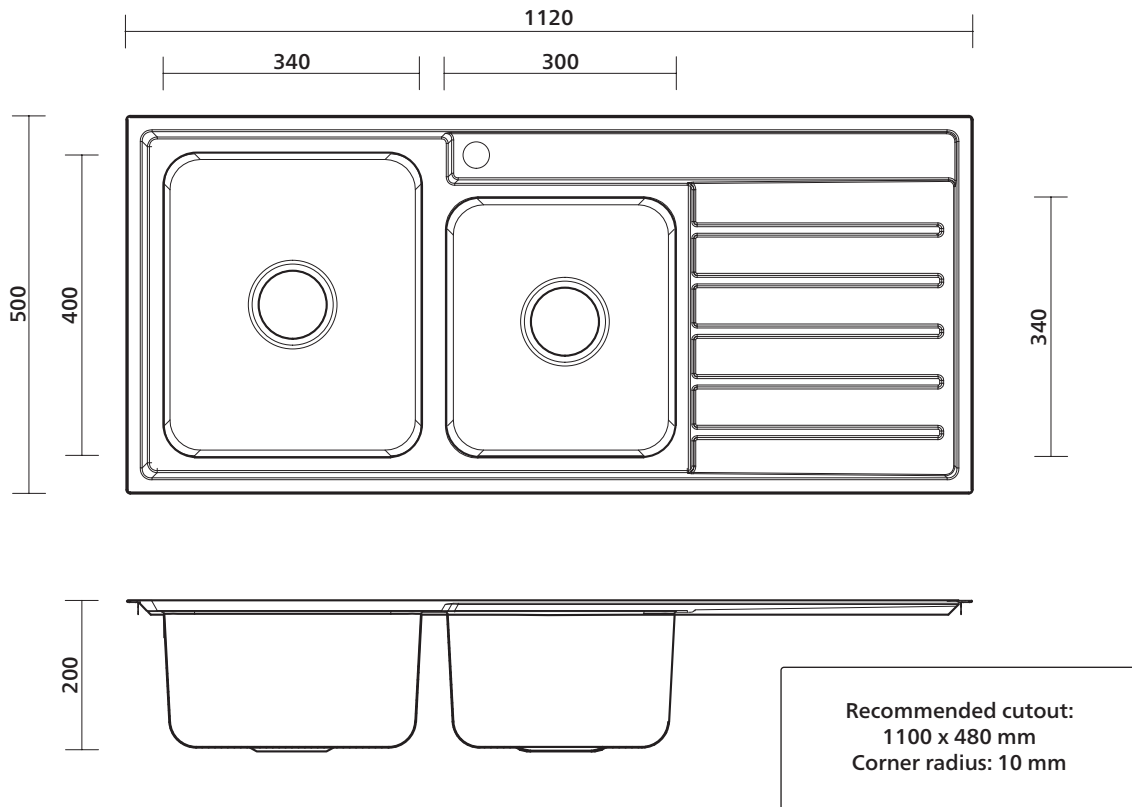

Kubic 175 with drainer

Collection: Elevate

Kubic sink with drainer. Square, contemporary styling.

The simplicity, square lines and sleek satin finish of the Kubic series create a soft architectural aesthetic to complement contemporary and classic design influences.

- Square lines and silk finish
- 0.8mm thick premium 304 grade stainless steel
- Deep, large capacity bowls
- Easy to clean rounded corners
- Sound deadening
- Designer basket wastes

Order codes

191647	Kubic 175, 1 taphole, right drainer	old code: SKS-KA175-RD-1T
191645	Kubic 175, 1 taphole, left drainer	old code: SKS-KA175-LD-1T
191646	Kubic 175, no taphole, right drainer	old code: SKS-KA175-RD-0T
191644	Kubic 175, no taphole, left drainer	old code: SKS-KA175-LD-0T

Product details

SUMMARY	1+¾ bowls, one drainer on right or left
WASTE	Includes basket waste Optional overflow kit available
BOWL SIZE	Standard bowl: 340 x 400 mm, 200 mm deep 0.75 bowl: 300 x 340 mm, 190 mm deep
ACCESSORIES	A variety of accessories is available.