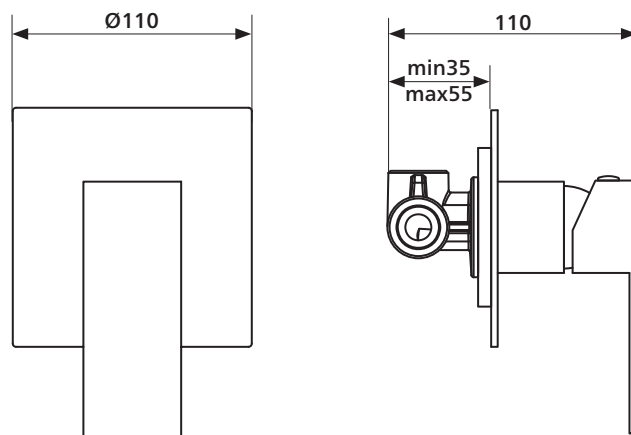

- Square, flat planes
- Easy-to-use handle
- Premium quality, chrome finish

Order codes

191736 Kato 400 wall mixer

(old code: SMT-400S)

Product details

HANDLE	Lever handle
TAPHOLE	35 mm
CARTRIDGE	Ceramic cartridge
MATERIAL	Chrome plated solid brass construction
OTHER	Hot and cold indicators

SEIMA

kitchen + laundry + bathroom ware

seima.com.au

Please note

- All measurements are in millimetres.
- Fixing: Use silicone sealant. Do not use epoxy type adhesives.
- Use the actual product to verify installation details.
- Specifications may vary without notice as part of our continuous improvement practices.
- Clean with a damp cloth. Do not use abrasive cleaners, liquids or pastes.