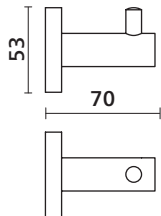

Ithaca Robe Hook

1. 191402 Chrome, robe hook
   191931 Black Silk, robe hook