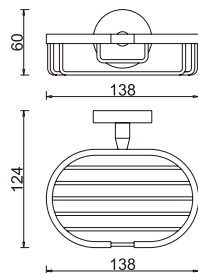

Ithaca Series Bathroom Accessories

Contemporary design • Premium quality

- Metal construction
- Available in Chrome finish and Black Silk Matte finish
- 2-point fixing plate for stability and easy installation
- Single and double towel rails available in 600 and 800 mm widths

Ithaca Hand Towel Holder

- 191401 Chrome, towel holder
191927 Black Silk, towel holder

Ithaca Soap Holder

- 191403 Chrome, soap holder
191930 Black Silk, soap holder

Ithaca Towel Rail – Single – 600 and 800 mm wide

- 191404 Chrome, single rail, 600 mm wide
191928 Black Silk, single rail, 600 mm wide
191405 Chrome, single rail, 800 mm wide
191929 Black Silk, single rail, 800 mm wide

Ithaca Towel Rail – Double – 600 and 800 mm wide

- 191406 Chrome, double rail, 600 mm wide
191932 Black Silk, double rail, 600 mm wide
191407 Chrome, double rail, 800 mm wide
191933 Black Silk, double rail, 800 mm wide

Ithaca Shelf

- 191942 Chrome, shelf
191943 Black Silk, shelf