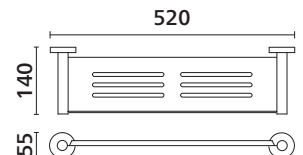

Ithaca Series Bathroom Accessories

Contemporary design • Premium quality

- Metal construction
- Available in Chrome finish and Black Silk Matte finish
- 2-point fixing plate for stability and easy installation
- Single and double towel rails available in 600 and 800 mm widths

Ithaca Hand Towel Holder

- 191401 Chrome, towel holder
191927 Black Silk, towel holder

Ithaca Soap Holder

- 191403 Chrome, soap holder
191930 Black Silk, soap holder

Ithaca Towel Rail – Single – 600 and 800 mm wide

- 191404 Chrome, single rail, 600 mm wide
191928 Black Silk, single rail, 600 mm wide
191405 Chrome, single rail, 800 mm wide
191929 Black Silk, single rail, 800 mm wide

Ithaca Towel Rail – Double – 600 and 800 mm wide

- 191406 Chrome, double rail, 600 mm wide
191932 Black Silk, double rail, 600 mm wide
191407 Chrome, double rail, 800 mm wide
191933 Black Silk, double rail, 800 mm wide

Ithaca Shelf

- 191942 Chrome, shelf
191943 Black Silk, shelf