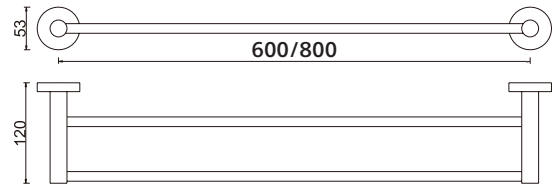

Ithaca Series Bathroom Accessories

Contemporary design • Premium quality

- Metal construction
- Available in Chrome finish and Black Silk Matte finish
- 2-point fixing plate for stability and easy installation
- Single and double towel rails available in 600 and 800 mm widths

Ithaca Hand Towel Holder

- 191401 Chrome, towel holder
191927 Black Silk, towel holder

Ithaca Soap Holder

- 191403 Chrome, soap holder
191930 Black Silk, soap holder

Ithaca Towel Rail – Single – 600 and 800 mm wide

- 191404 Chrome, single rail, 600 mm wide
191928 Black Silk, single rail, 600 mm wide
191405 Chrome, single rail, 800 mm wide
191929 Black Silk, single rail, 800 mm wide

Ithaca Towel Rail – Double – 600 and 800 mm wide

- 191406 Chrome, double rail, 600 mm wide
191932 Black Silk, double rail, 600 mm wide
191407 Chrome, double rail, 800 mm wide
191933 Black Silk, double rail, 800 mm wide

Ithaca Shelf

- 191942 Chrome, shelf
191943 Black Silk, shelf