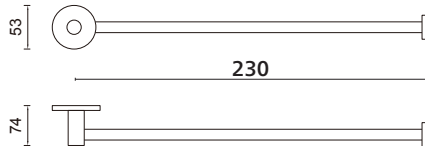

Ithaca Series Bathroom Accessories

Contemporary design • Premium quality

- Metal construction
- Available in Chrome finish and Black Silk Matte finish
- 2-point fixing plate for stability and easy installation
- Single and double towel rails available in 600 and 800 mm widths

Ithaca Hand Towel Holder

- 191401 Chrome, towel holder
191927 Black Silk, towel holder

Ithaca Soap Holder

- 191403 Chrome, soap holder
191930 Black Silk, soap holder

Ithaca Towel Rail – Single – 600 and 800 mm wide

- 191404 Chrome, single rail, 600 mm wide
191928 Black Silk, single rail, 600 mm wide
191405 Chrome, single rail, 800 mm wide
191929 Black Silk, single rail, 800 mm wide

Ithaca Towel Rail – Double – 600 and 800 mm wide

- 191406 Chrome, double rail, 600 mm wide
191932 Black Silk, double rail, 600 mm wide
191407 Chrome, double rail, 800 mm wide
191933 Black Silk, double rail, 800 mm wide

Ithaca Shelf

- 191942 Chrome, shelf
191943 Black Silk, shelf