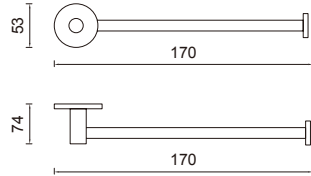

Ithaca Series Bathroom Accessories

Contemporary design • Premium quality

- Metal construction
- Available in Chrome finish and Black Silk Matte finish
- 2-point fixing plate for stability and easy installation
- Single and double towel rails available in 600 and 800 mm widths

Ithaca Hand Towel Holder

- 191401 Chrome, towel holder
191927 Black Silk, towel holder

Ithaca Soap Holder

- 191403 Chrome, soap holder
191930 Black Silk, soap holder

Ithaca Towel Rail – Single – 600 and 800 mm wide

- 191404 Chrome, single rail, 600 mm wide
191928 Black Silk, single rail, 600 mm wide
191405 Chrome, single rail, 800 mm wide
191929 Black Silk, single rail, 800 mm wide

Ithaca Towel Rail – Double – 600 and 800 mm wide

- 191406 Chrome, double rail, 600 mm wide
191932 Black Silk, double rail, 600 mm wide
191407 Chrome, double rail, 800 mm wide
191933 Black Silk, double rail, 800 mm wide

Ithaca Shelf

- 191942 Chrome, shelf
191943 Black Silk, shelf