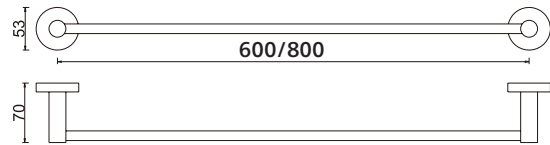

Ithaca Series Bathroom Accessories

Contemporary design • Premium quality

- Metal construction
- Available in Chrome finish and Black Silk Matte finish
- 2-point fixing plate for stability and easy installation
- Single and double towel rails available in 600 and 800 mm widths

Ithaca Hand Towel Holder

- 191401 Chrome, towel holder
191927 Black Silk, towel holder

Ithaca Soap Holder

- 191403 Chrome, soap holder
191930 Black Silk, soap holder

Ithaca Towel Rail – Single – 600 and 800 mm wide

- 191404 Chrome, single rail, 600 mm wide
191928 Black Silk, single rail, 600 mm wide
191405 Chrome, single rail, 800 mm wide
191929 Black Silk, single rail, 800 mm wide

Ithaca Towel Rail – Double – 600 and 800 mm wide

- 191406 Chrome, double rail, 600 mm wide
191932 Black Silk, double rail, 600 mm wide
191407 Chrome, double rail, 800 mm wide
191933 Black Silk, double rail, 800 mm wide

Ithaca Shelf

- 191942 Chrome, shelf
191943 Black Silk, shelf