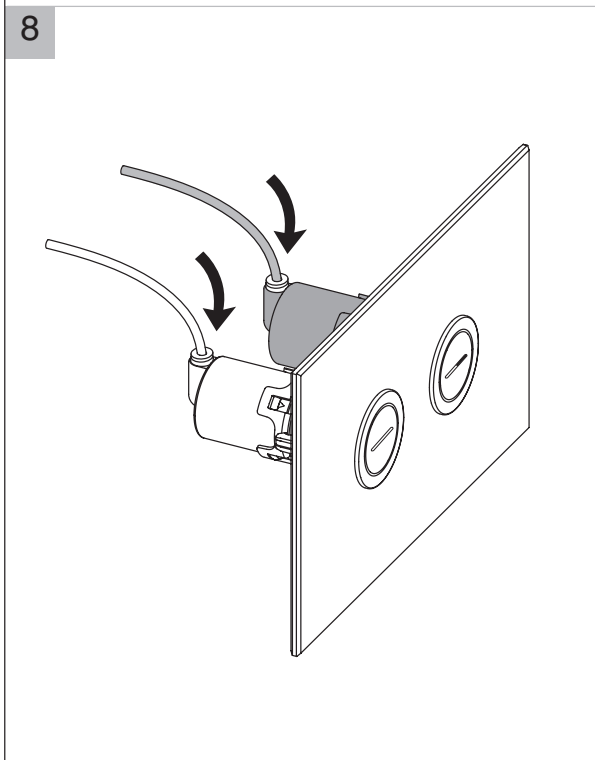

SEIMA

kitchen + laundry + bathroom ware

seima.com.au

Please note

Installation shall be in accordance with AS/NZS3500.

All measurements are in millimetres.

Do NOT use epoxy type adhesives.

Specifications may vary without notice as part of our continuous improvement practices.

Clean with a damp cloth. Do not use abrasive cleaners, liquids or pastes.