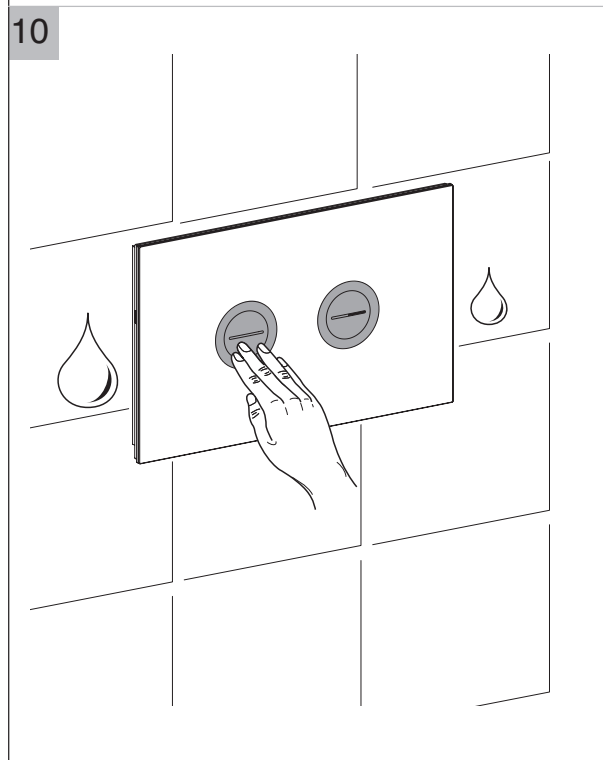

SEIMA

kitchen + laundry + bathroom ware

seima.com.au

Please note

Installation shall be in accordance with AS/NZS3500.

All measurements are in millimetres.

Do NOT use epoxy type adhesives.

Specifications may vary without notice as part of our continuous improvement practices.

Clean with a damp cloth. Do not use abrasive cleaners, liquids or pastes.