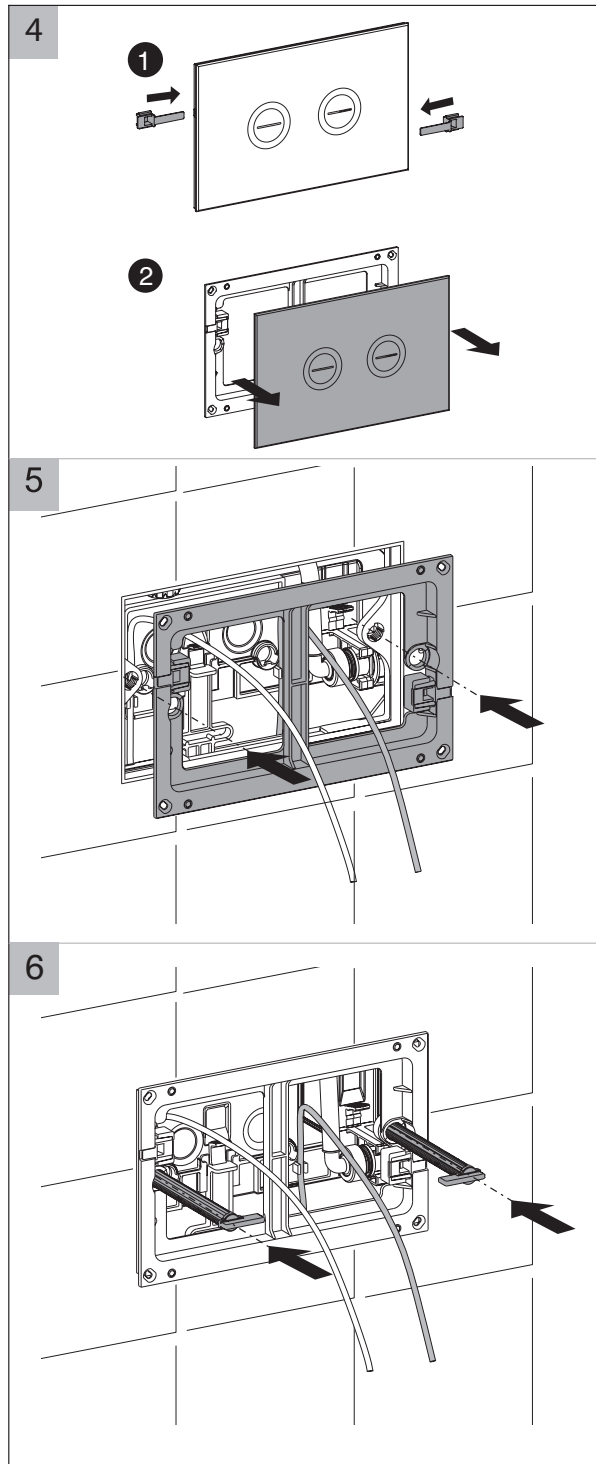

Flush Plate – 200 Series

560224-* 151229

SEIMA

kitchen + laundry + bathroom ware

Please note

Installation shall be in accordance with AS/NZS3500.

All measurements are in millimetres.

Do NOT use epoxy type adhesives.

Please note

Installation shall be in accordance with AS/NZS3500.

All measurements are in millimetres.

Do NOT use epoxy type adhesives.

Specifications may vary without notice as part of our continuous improvement practices.