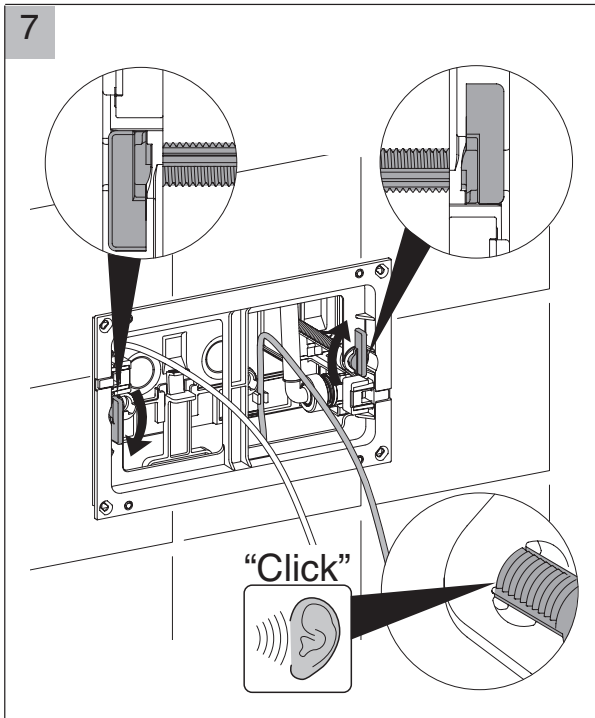

SEIMA

kitchen + laundry + bathroom ware

seima.com.au

Please note

Installation shall be in accordance with AS/NZS3500.

All measurements are in millimetres.

Do NOT use epoxy type adhesives.

Specifications may vary without notice as part of our continuous improvement practices.

Clean with a damp cloth. Do not use abrasive cleaners, liquids or pastes.