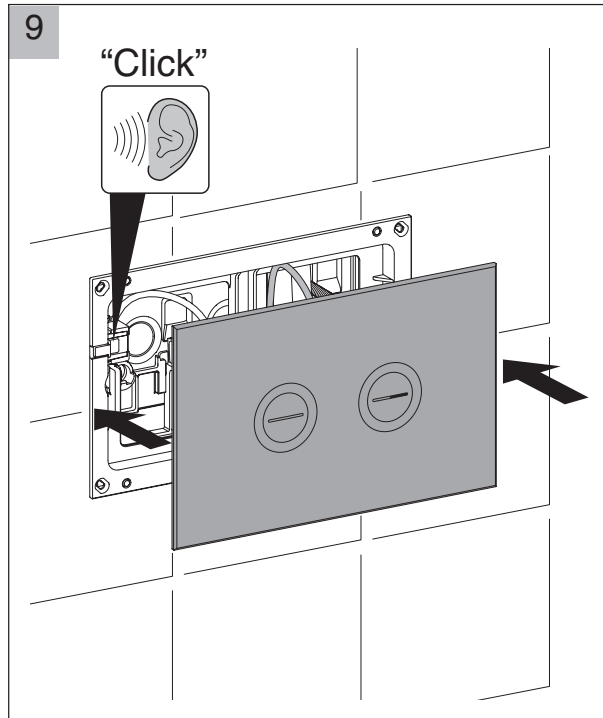

SEIMA

kitchen + laundry + bathroom ware

seima.com.au

Please note

Installation shall be in accordance with AS/NZS3500.

All measurements are in millimetres.

Do NOT use epoxy type adhesives.

Specifications may vary without notice as part of our continuous improvement practices.

Clean with a damp cloth. Do not use abrasive cleaners, liquids or pastes.