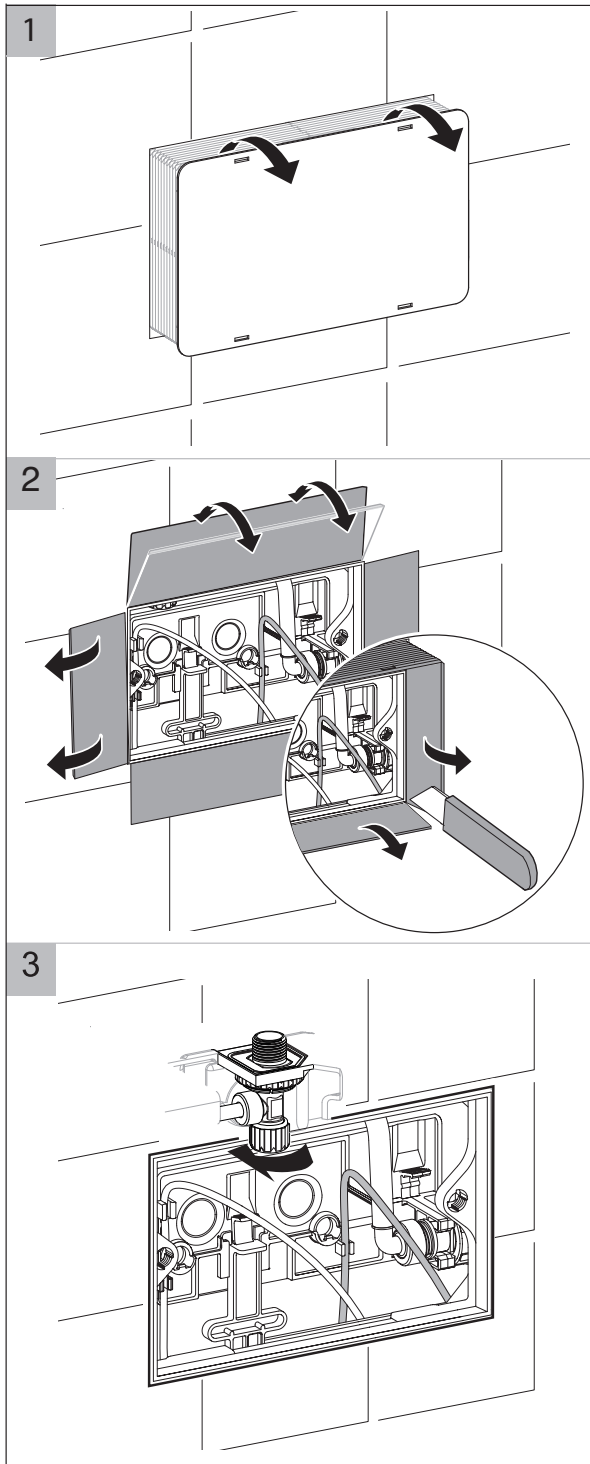

Flush Plate – 200 Series

560224-* 151229

SEIMA

kitchen + laundry + bathroom ware

Please note

Installation shall be in accordance with AS/NZS3500.

All measurements are in millimetres.

Do NOT use epoxy type adhesives.

Please note

Installation shall be in accordance with AS/NZS3500.

All measurements are in millimetres.

Do NOT use epoxy type adhesives.

Specifications may vary without notice as part of our continuous improvement practices.