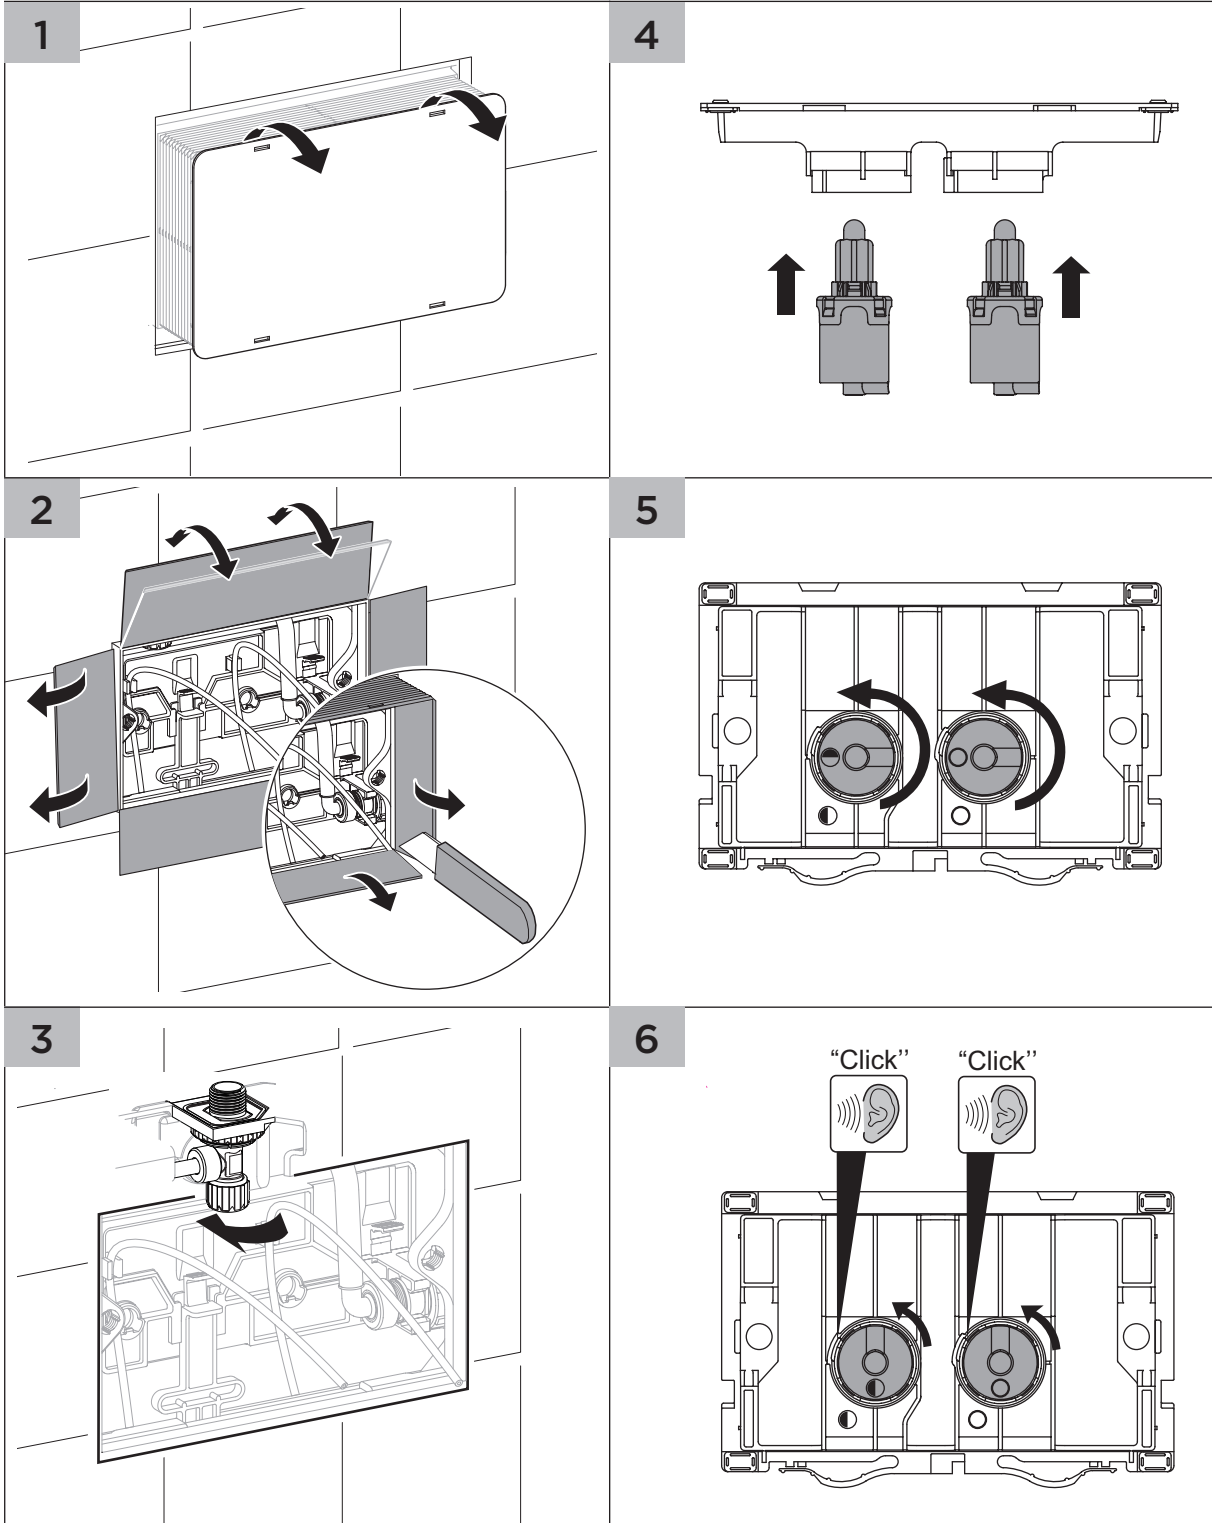

INSTALLATION GUIDE

Flush Plates – 100 Series, 400 Series, 500 Series

560115-* 151229

seima.com.au

SEIMA

kitchen + laundry + bathroom ware

seima.com.au

SEIMA