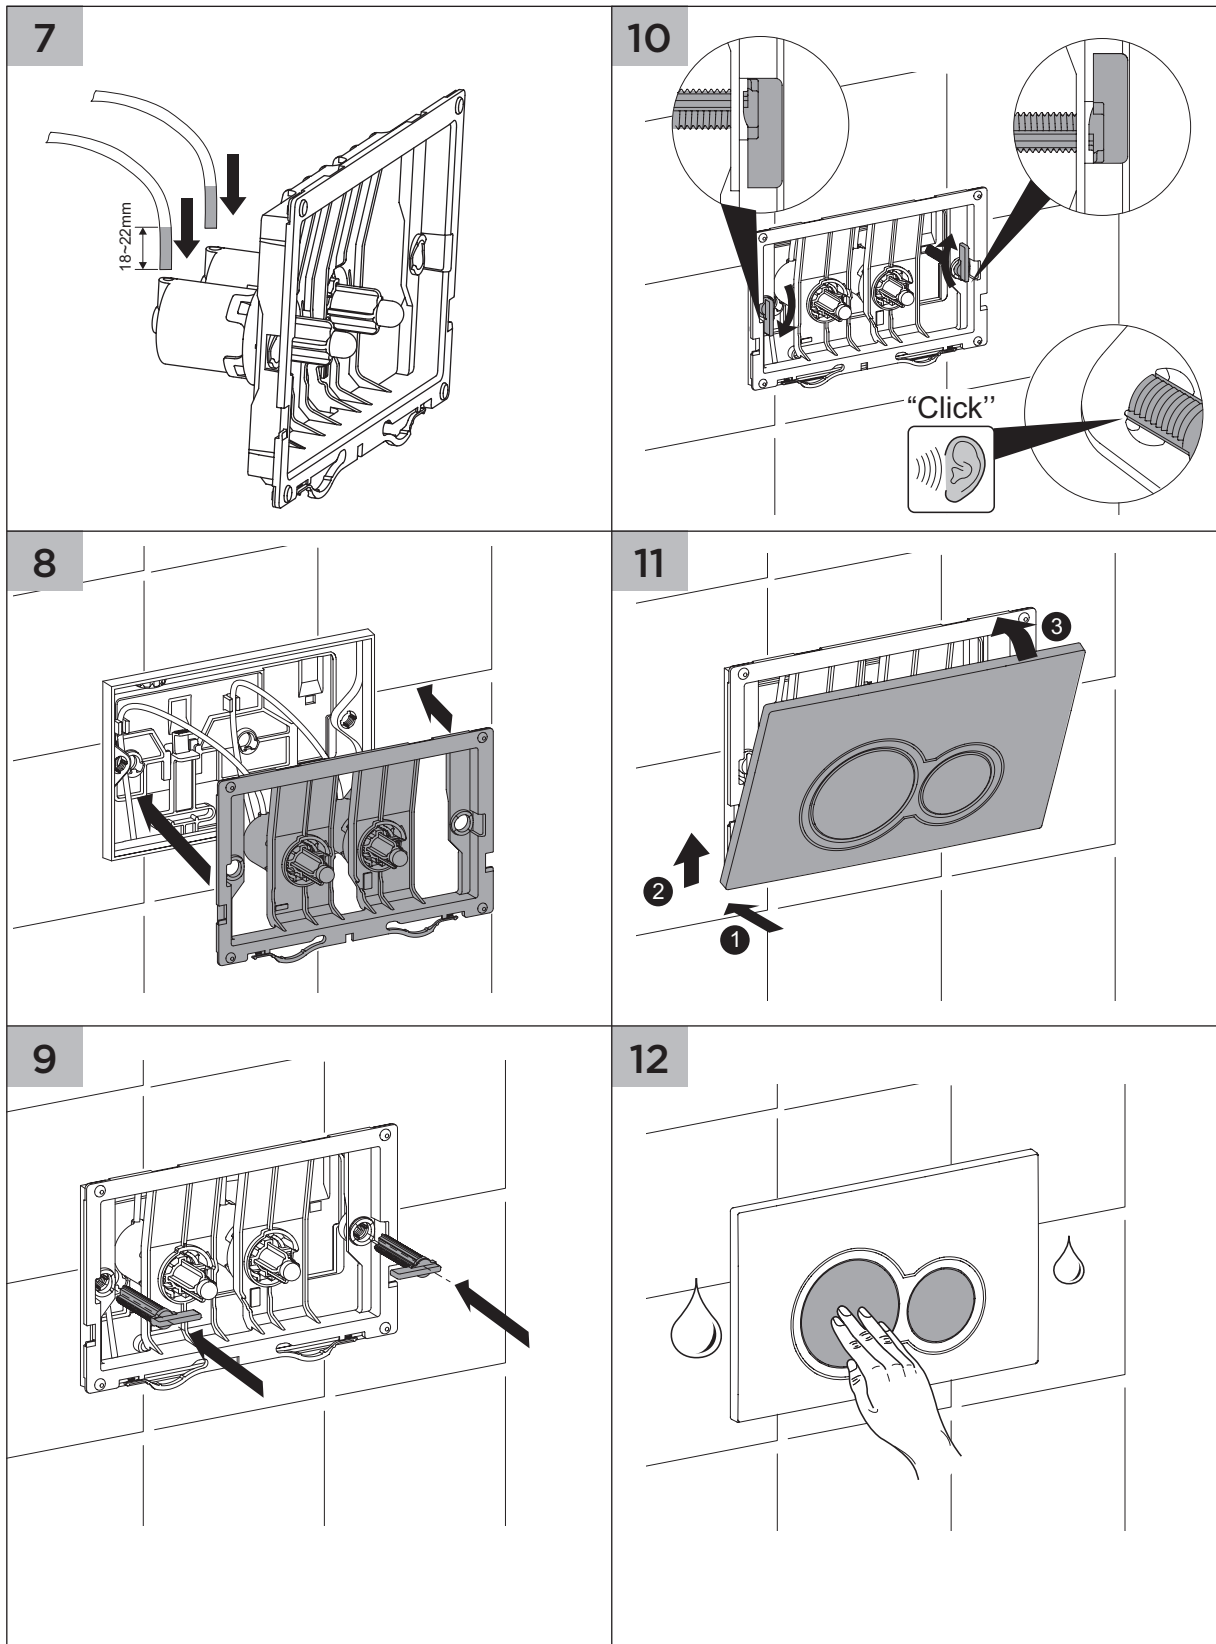

INSTALLATION GUIDE

Flush Plates – 100 Series, 400 Series, 500 Series

560115-* 151229

seima.com.au

SEIMA

kitchen + laundry + bathroom ware

seima.com.au

SEIMA

kitchen + laundry + bathroom ware