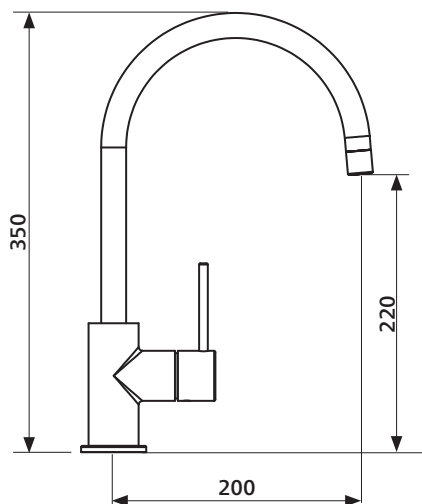

## Swivel sink mixer

Elegant gooseneck sink mixer with a fine pin lever handle.

- Gooseneck design, swivel arm
- Fine pin lever
- Premium quality

## Product details

WELS	4 star rating, 7.5L/min (T25654)
HANDLE	Lever handle
TAPHOLE	35 mm
CARTRIDGE	Ceramic cartridge
MATERIAL	Solid brass construction
COLOUR	Chrome finish or matte black finish
OTHER	Hot and cold indicators