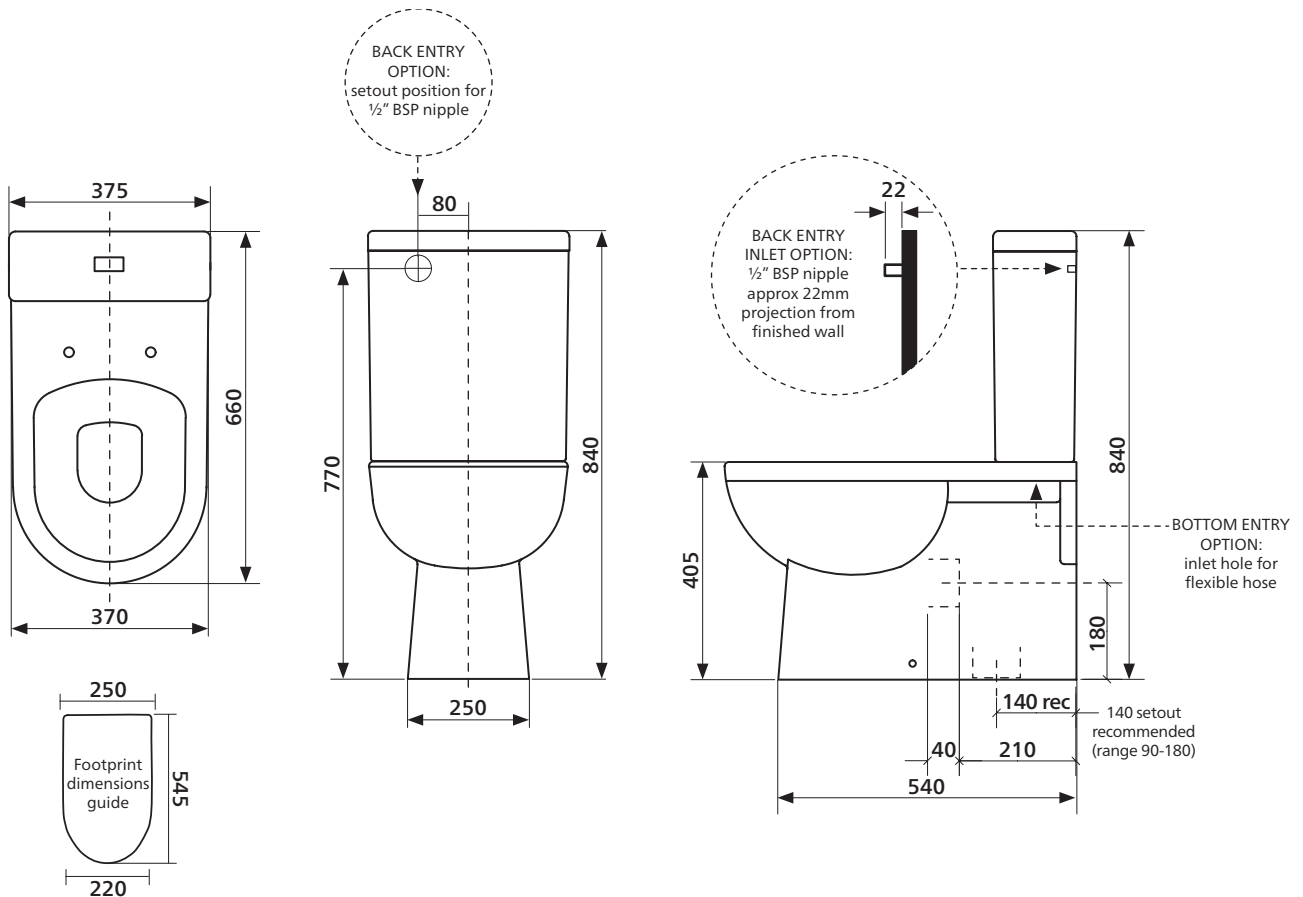

Chios Wall Faced

Collection: Essential

Former name: Scara Wall Faced

Ceramic wall faced toilet suite

• Traditional box rim design

- Wall faced – sits flat against wall
- Cistern and pan white vitreous china
- Soft closing seat, quick release with stainless steel pins
- Suitable for S or P trap
- Back entry plumbing, or right or left bottom entry plumbing

Order codes

191743 Chios WF (back or bottom entry) Old code: STO-13

Product details

CISTERN	Universal, suits back entry inlet or bottom entry plumbing. Left and right bottom entry inlet points.
PAN	Wall faced close coupled with box flushing rim.
TRAPS	Universal trap, suitable for S or P trap installations.
SEAT	Quick release seat with stainless steel hinges, soft closing.
WELS	4 star rating 4.5/3 litre water saving flush.
SETOUT	Variable 90-180mm using supplied connector; 140mm recommended.
FIXING	This is a close coupled toilet suite — the cistern is fixed directly to the pan and does not require wall fixing. Pan may be bedded with cement base or using silicone sealant.

SEIMA

kitchen + laundry + bathroom ware

seima.com.au

Please note

- Installation shall be in accordance with AS/NZS3500.
- All measurements are in millimetres. Height dimensions are to base of pan. Make allowance for bedding.
- Bedding: Pan may be bedded with cement base or using silicone sealant. Fix pan to floor using a sand cement mixture of 3:1 to a depth of 60mm. Do not use lime or fast-drying cement.