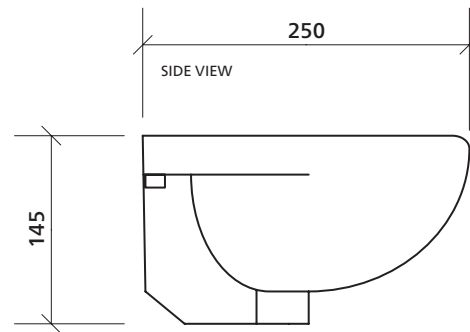

Chios 512

Collection: Essential
Former name: Fotia 512

Wall basin, D-shaped

This ultra-compact classic basin is designed for areas where space is limited.

Order codes

191488	Fotia 512, 1 taphole on right	Old code: SBC-512
191489	Fotia 512, no taphole	Old code: SBC-512-0T

Product details

TAPHOLE	0 or 1 taphole.
WASTE	Suits standard 32 mm waste with overflow (not supplied).
TRAP	Wall basin can be used with bottle trap, subject to local licensing authorities.
CAPACITY	2.5 litres.
OVERFLOW	Standard with overflow.
MATERIAL	White vitreous china.
WALL FIXING	Basin fixing bracket supplied.

basin wastes

SEIMA

kitchen + laundry + bathroom ware

seima.com.au

Please note

- All measurements are in millimetres.
- Dimensions are nominal and subject to normal ceramic manufacturing variations of ± 5 mm.
- Wastes, taps and bottle traps shown in images are not included unless specified.
- Fixing: Use silicone sealant. Do not use epoxy type adhesives.
- Always use the actual basin to verify cutout.
- Specifications may vary without notice as part of our continuous improvement practices.
- Clean with a damp cloth. Do not use abrasive cleaners, liquids or pastes.