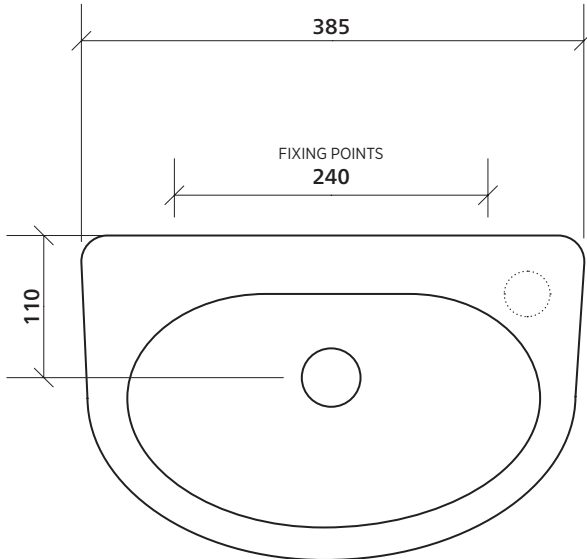

Chios 512

Collection: Essential
Former name: Fotia 512

Wall basin, D-shaped

This ultra-compact classic basin is designed for areas where space is limited.

Order codes

191488	Fotia 512, 1 taphole on right	Old code: SBC-512
191489	Fotia 512, no taphole	Old code: SBC-512-0T

Product details

TAPHOLE	0 or 1 taphole.
WASTE	Suits standard 32 mm waste with overflow (not supplied).
TRAP	Wall basin can be used with bottle trap, subject to local licensing authorities.
CAPACITY	2.5 litres.
OVERFLOW	Standard with overflow.
MATERIAL	White vitreous china.
WALL FIXING	Basin fixing bracket supplied.

basin wastes

SEIMA

kitchen + laundry + bathroom ware

seima.com.au

Please note

- All measurements are in millimetres.
- Dimensions are nominal and subject to normal ceramic manufacturing variations of ± 5 mm.
- Wastes, taps and bottle traps shown in images are not included unless specified.
- Fixing: Use silicone sealant. Do not use epoxy type adhesives.
- Always use the actual basin to verify cutout.
- Specifications may vary without notice as part of our continuous improvement practices.
- Clean with a damp cloth. Do not use abrasive cleaners, liquids or pastes.