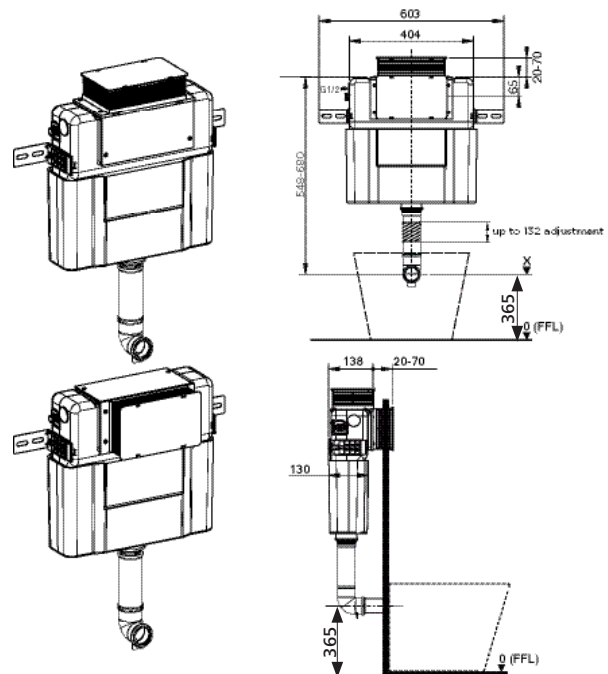

ARKO FLOOR MOUNT pan + C101 IN-WALL UNDERCOUNTER cistern

SEIMA

kitchen + laundry + bathroom ware

seima.com.au

Please note

- Installation shall be in accordance with AS/NZS3500.
- All measurements are in millimetres. Height dimensions are to base of pan. Make allowance for bedding.
- Bedding: Pan may be bedded with cement base or using silicone sealant. Fix pan to floor using a sand cement mixture of 3:1 to a depth of 60mm. Do not use lime or fast-drying cement.

- Bracket fixing: The pan should be bedded with silicone sealant and fixed with the brackets supplied.
- Do NOT use epoxy type adhesives.
- Dimensions are nominal and subject to normal ceramic manufacturing variations.
- Specifications may vary without notice as part of our continuous improvement practices.
- Clean with a damp cloth. Do not use abrasive cleaners, liquids or pastes.