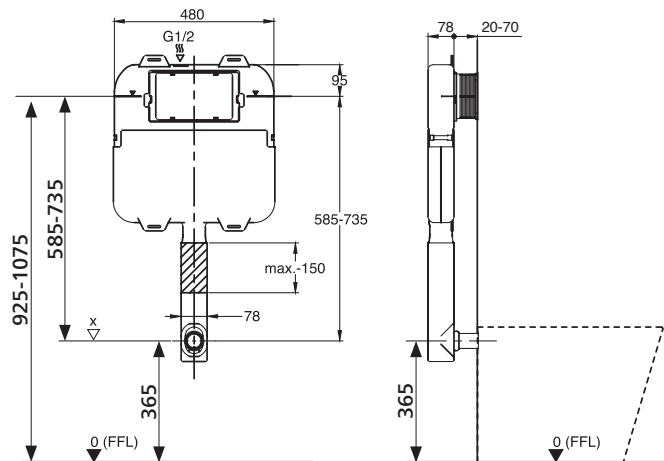

ARKO FLOOR MOUNT pan + C100 IN-WALL SLIM cistern