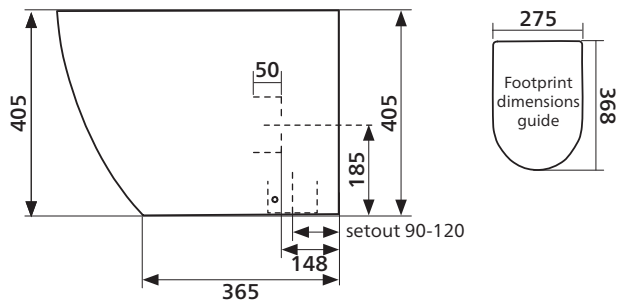

Arko Floor Mount • White Gloss • White Matte

Collection: Elevate
Former name: Arko Floor Mount

(White Gloss only)
Nanoglaze surface
– ultra-smooth, anti-bacterial, easy to clean.

Rimless Clean Flush pan – for an efficient, powerful flush.

Floor mount toilet suite • Clean Flush, Nanoglaze

Sleek style and efficient performance in a premium space-saving toilet system with hidden cistern and pneumatic flush.

Pan – details:

- Stylish minimalist design, sits flat against wall
- Clean Flush rimless pan design for an efficient, powerful flush
- White vitreous china with nanoglaze surface, easy to clean
- Soft-closing, easy-clean quick release seat with stainless steel pins
- S or P trap

In-wall cistern – details:

- Hidden cistern activated through a premium pneumatic system connected to the flush plate buttons
- Fully insulated with anti-condensation foam to prevent moisture escape
- Easy to install and service through the flush plate
- WELS 4 star 4.5/3L water saving flush

Order codes

WHITE GLOSS

Old code: STO-306

PAN AND SEAT ONLY (NO CISTERN)

- 191764 Arko FM pan, Wh Gloss, Deluxe seat
- 191761 Arko FM pan, Wh Gloss, Slim seat
- 191763 Arko FM pan, Wh Gloss, Flat seat
- 191762 Arko FM pan, Wh Gloss, Classic seat

SUITE WITH C100 CISTERN (80MM THICK)

- 191768 Arko FM suite, Wh Gloss, C100 cistern, Deluxe seat
- 191765 Arko FM suite, Wh Gloss, C100 cistern, Slim seat
- 191767 Arko FM suite, Wh Gloss, C100 cistern, Flat seat
- 191766 Arko FM suite, Wh Gloss, C100 cistern, Classic seat

SUITE WITH C101 CISTERN (130MM THICK)

- 191877 Arko FM suite, Wh Gloss, C101 cistern, Deluxe seat
- 191903 Arko FM suite, Wh Gloss, C101 cistern, Slim seat
- 191904 Arko FM suite, Wh Gloss, C101 cistern, Flat seat
- 191905 Arko FM suite, Wh Gloss, C101 cistern, Classic seat

WHITE MATTE

PAN AND SEAT ONLY (NO CISTERN)

- 192593 Arko FM pan, Wh Matte, Deluxe seat
- 192594 Arko FM pan, Wh Matte, Slim seat
- 192595 Arko FM pan, Wh Matte, Flat seat

SUITE WITH C100 CISTERN (80MM THICK)

- 192596 Arko FM suite, Wh Matte, C100 cistern, Deluxe seat
- 192597 Arko FM suite, Wh Matte, C100 cistern, Slim seat
- 192598 Arko FM suite, Wh Matte, C100 cistern, Flat seat

SUITE WITH C101 CISTERN (130MM THICK)

- 192599 Arko FM suite, Wh Matte, C101 cistern, Deluxe seat
- 192600 Arko FM suite, Wh Matte, C101 cistern, Slim seat
- 192601 Arko FM suite, Wh Matte, C101 cistern, Flat seat

Product details

PAN	Wall faced with rimless Clean Flush pan design.
MATERIAL	White vitreous china.
TRAPS	Universal trap, suitable for S or P trap installations.
SEAT	Quick release seat with stainless steel hinges, soft closing.
SETOUT	Variable 90-120 mm using supplied connector.
FIXING	Pan may be bedded with cement base or using silicone sealant.

Premium Thermoset (UF)

Toilet seat options. Our premium toilet seats are made from Thermoset, a rigid, ceramic-like material that is anti-scratch and easy to clean.

1. **DELUXE SEAT**
2. 40 mm lid profile
   - Premium quality
   - Easy to clean, anti-scratch
   - Rigid, ceramic-like surface
   - Made from Thermoset (UF)