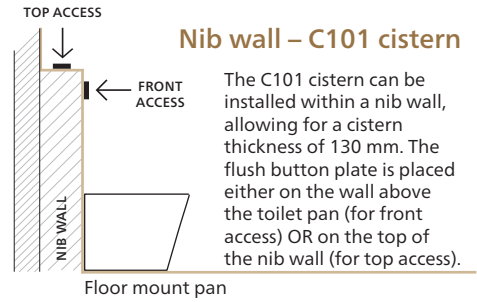

Installation types for FLOOR MOUNT TOILETS