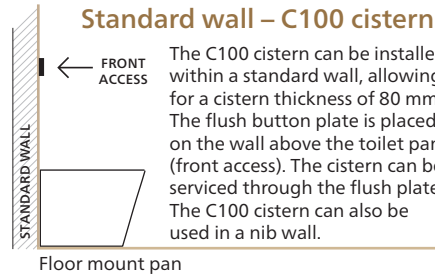

Installation types for FLOOR MOUNT TOILETS