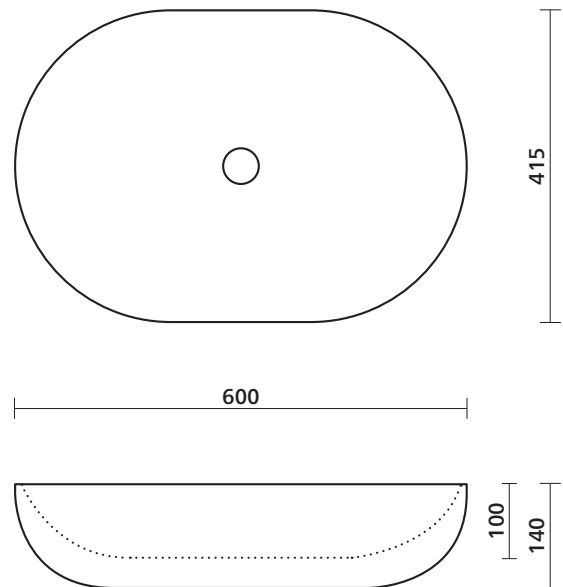

Arko 600

Collection: Elevate
Former name: Sala

Above counter basin, large super-ellipse

Order codes

191021 Arko 600

Product details

TAPHOLE	No taphole
WASTE	Suits 32 mm waste (not supplied).
OVERFLOW	No overflow.
MATERIAL	Vitreous china.
FINISH	Gloss.
COLOUR	White.
FIXING	Always use the actual basin to verify cutout. Use silicone sealant. Do not use epoxy type adhesives.

basin wastes

SEIMA

kitchen + laundry + bathroom ware

seima.com.au

Please note

- All measurements are in millimetres.
- Dimensions are nominal and subject to normal ceramic manufacturing variations of ± 5 mm.
- Wastes, taps and bottle traps shown in images are not included unless specified.
- Fixing: Use silicone sealant. Do not use epoxy type adhesives.
- Always use the actual basin to verify cutout.
- Specifications may vary without notice as part of our continuous improvement practices.
- Clean with a damp cloth. Do not use abrasive cleaners, liquids or pastes.