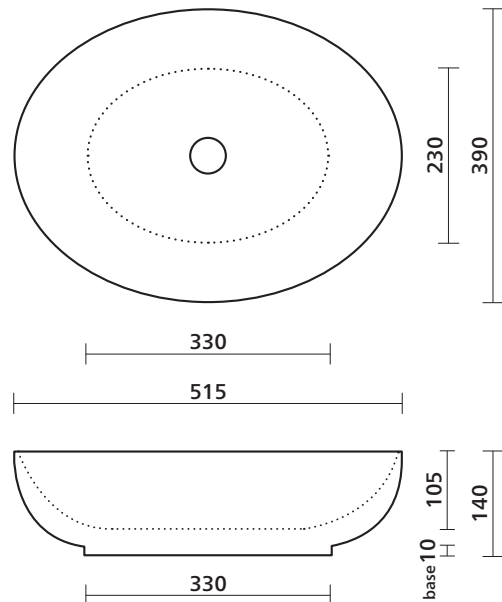

Arko 515

Collection: Elevate
Former name: Vari

Above counter basin, large wide oval

Order codes

191010 Arko 515

Product details

TAPHOLE	No taphole
WASTE	Suits 32 mm waste (not supplied).
OVERFLOW	No overflow.
MATERIAL	Vitreous china.
FINISH	Gloss.
COLOUR	White.
FIXING	Always use the actual basin to verify cutout. Use silicone sealant. Do not use epoxy type adhesives.

Arko 515

Premium Basin Wastes (AVAILABLE SEPARATELY)

POP-OUT BASIN WASTE – WITH CERAMIC CAP AND CHROME BASE

192258 Ceramic Pop-out Basin Waste, White Gloss
(Note: Ceramic caps also available in other colours and finishes)

basin wastes

SEIMA

kitchen + laundry + bathroom ware

seima.com.au

Please note

- All measurements are in millimetres.
- Dimensions are nominal and subject to normal ceramic manufacturing variations of ± 5 mm.
- Wastes, taps and bottle traps shown in images are not included unless specified.
- Fixing: Use silicone sealant. Do not use epoxy type adhesives.
- Always use the actual basin to verify cutout.
- Specifications may vary without notice as part of our continuous improvement practices.
- Clean with a damp cloth. Do not use abrasive cleaners, liquids or pastes.