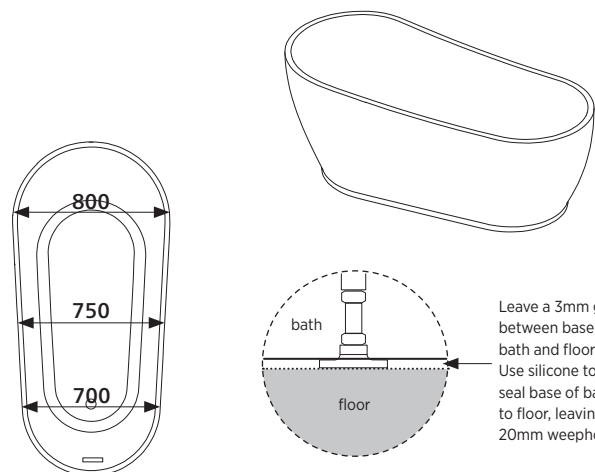

Order Bath and Installation Kit separately

FlexiWaste Installation Kit includes premium Pop-out Bath Waste.

Colour options:

- Chrome
- Brushed Nickel
- Gunmetal
- Brushed Gold
- White Gloss
- White Matte
- Black Matte