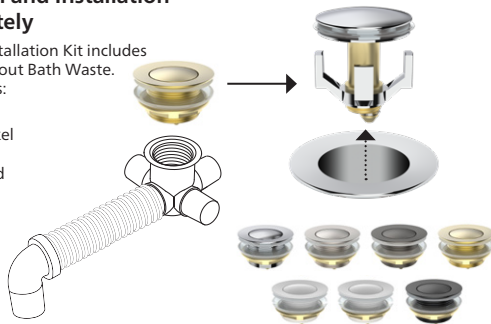

### Features

- Organic form, high back and smooth contours
- Seamless design
- White sanitary grade acrylic, White Gloss finish
- Excellent heat retention properties
- Adjustable support feet
- Suits 40mm waste (not supplied)
- Bath has integrated overflow with polished stainless steel overflow plate

#### Bath Installation Kit + Pop-out Waste to suit Integrated Overflow

FlexiWaste Installation Kit with premium Pop-out Bath Waste, with colour options, is available as an optional extra.

*Please note: The Pop-out Waste in this kit is suitable for both non-overflow and integrated overflow requirements when used with this kit.*

- |        |  |
|--------|--|
| 192179 | FlexiWaste Bath Installn Kit w Pop-out Waste, IO+NOF, Chrome         |
| 192329 | FlexiWaste Bath Installn Kit w Pop-out Waste, IO+NOF, Brushed Nickel |
| 192332 | FlexiWaste Bath Installn Kit w Pop-out Waste, IO+NOF, Gunmetal       |
| 192333 | FlexiWaste Bath Installn Kit w Pop-out Waste, IO+NOF, Brushed Gold   |
| 192331 | FlexiWaste Bath Installn Kit w Pop-out Waste, IO+NOF, White Gloss    |
| 192458 | FlexiWaste Bath Installn Kit w Pop-out Waste, IO+NOF, White Matte    |
| 192330 | FlexiWaste Bath Installn Kit w Pop-out Waste, IO+NOF, Black Matte    |

### Order Bath and Installation Kit separately

FlexiWaste Installation Kit includes premium Pop-out Bath Waste.

Colour options:

- Chrome
- Brushed Nickel
- Gunmetal
- Brushed Gold
- White Gloss
- White Matte
- Black Matte