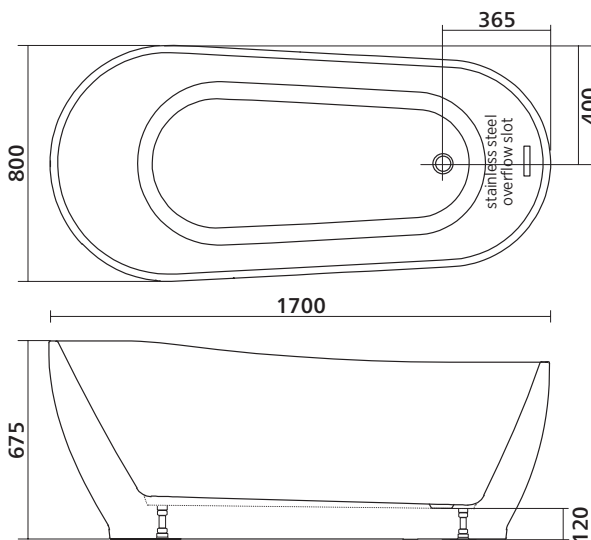

Order Bath and Installation Kit separately

FlexiWaste Installation Kit includes premium Pop-out Bath Waste.

Colour options:

- Chrome
- Brushed Nickel
- Gunmetal
- Brushed Gold
- White Gloss
- White Matte
- Black Matte